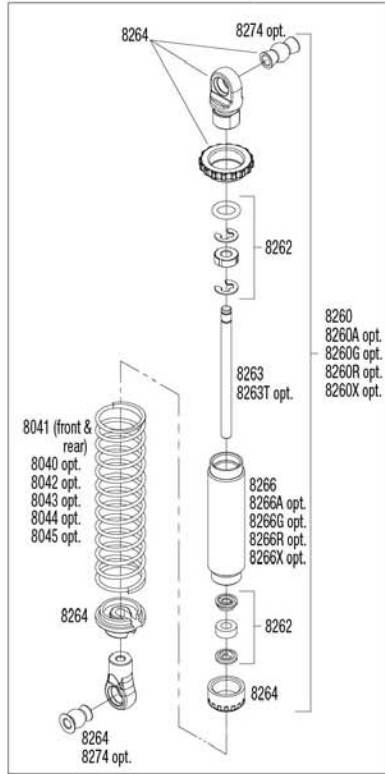

Shock Assembly

REV 240828-R01
See Parts List for a complete

Specifications on this page are subject to change without notice. Every attempt has been made to ensure the accuracy of this drawing; however, Traxxas cannot be held responsible for typographical or other errors.