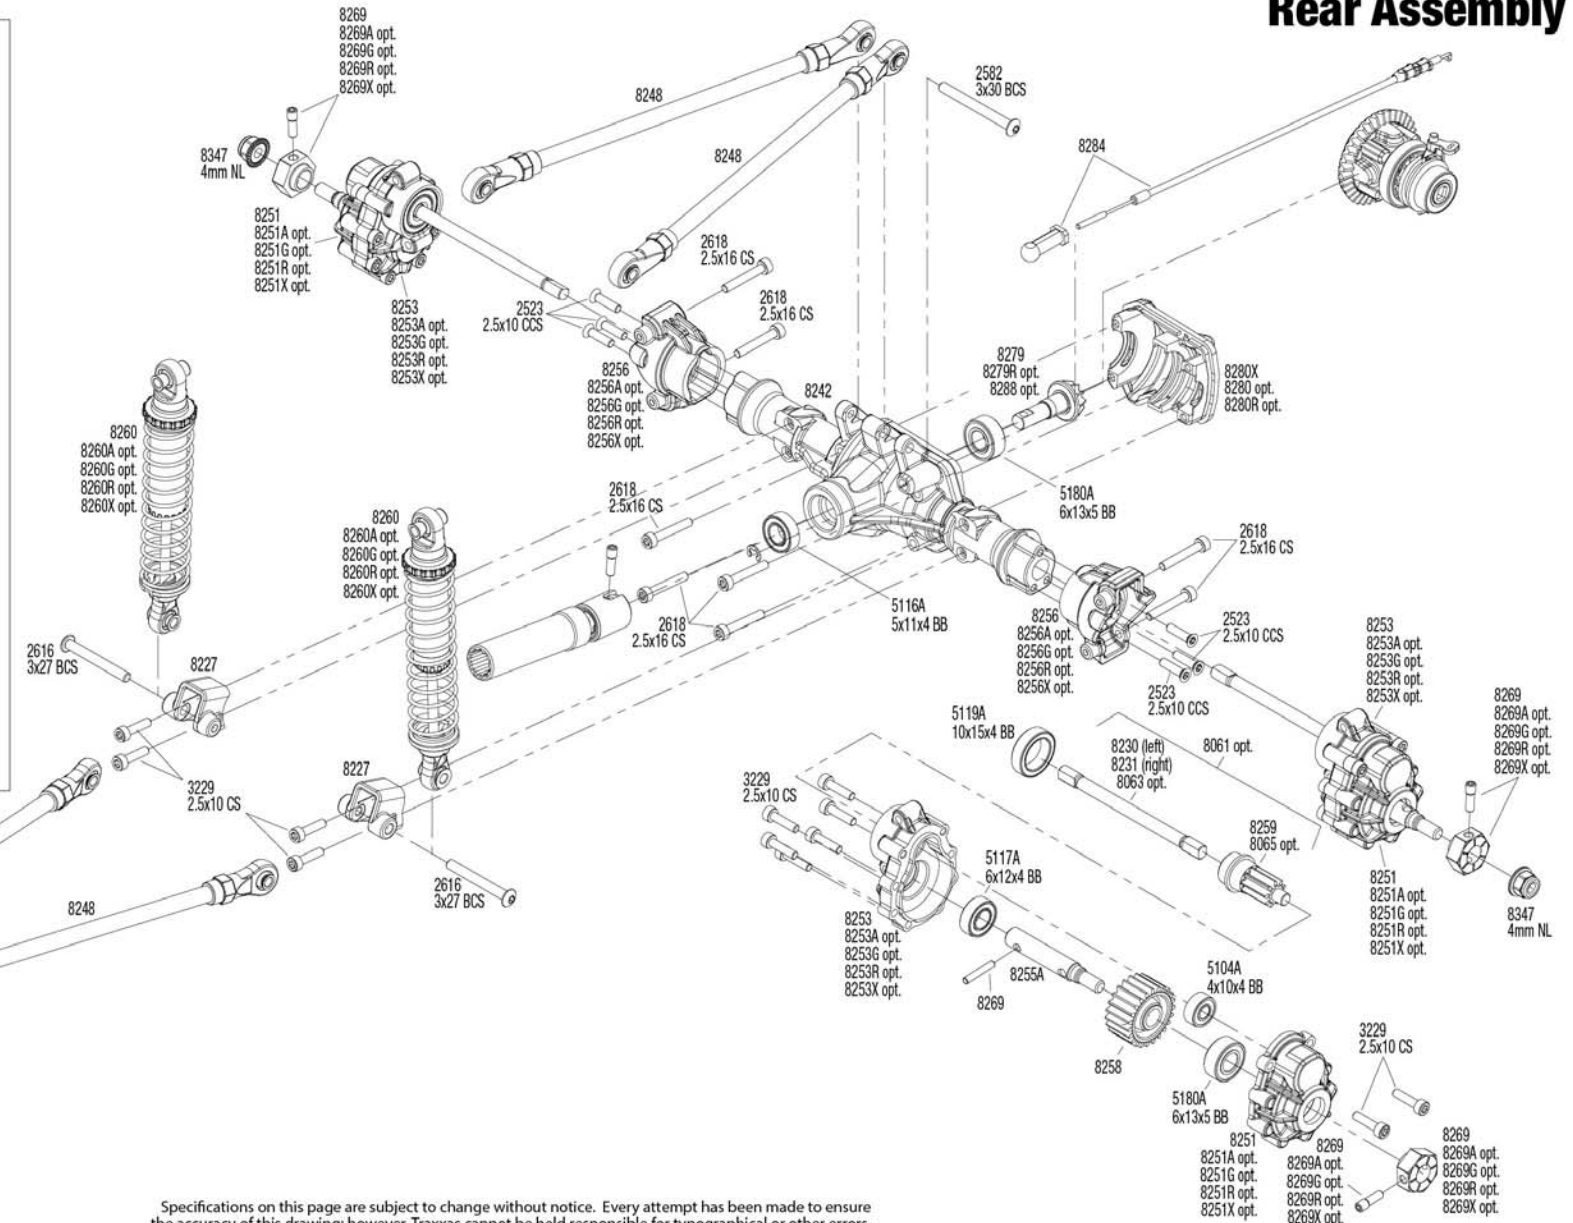

Shock Assembly

REV 240828-R01
See Parts List for a complete

Specifications on this page are subject to change without notice. Every attempt has been made to ensure the accuracy of this drawing; however, Traxxas cannot be held responsible for typographical or other errors.