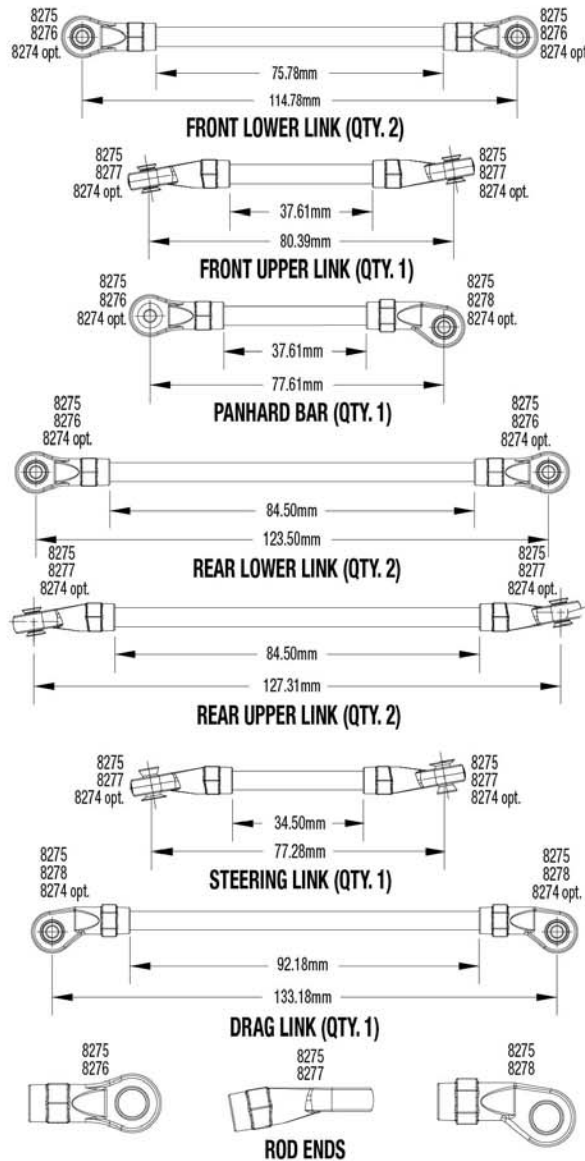

Link Dimensions

Modular Assembly

See Parts List for a complete

Specifications on this page are subject to change without notice. Every attempt has been made to ensure

REV 240828-R01