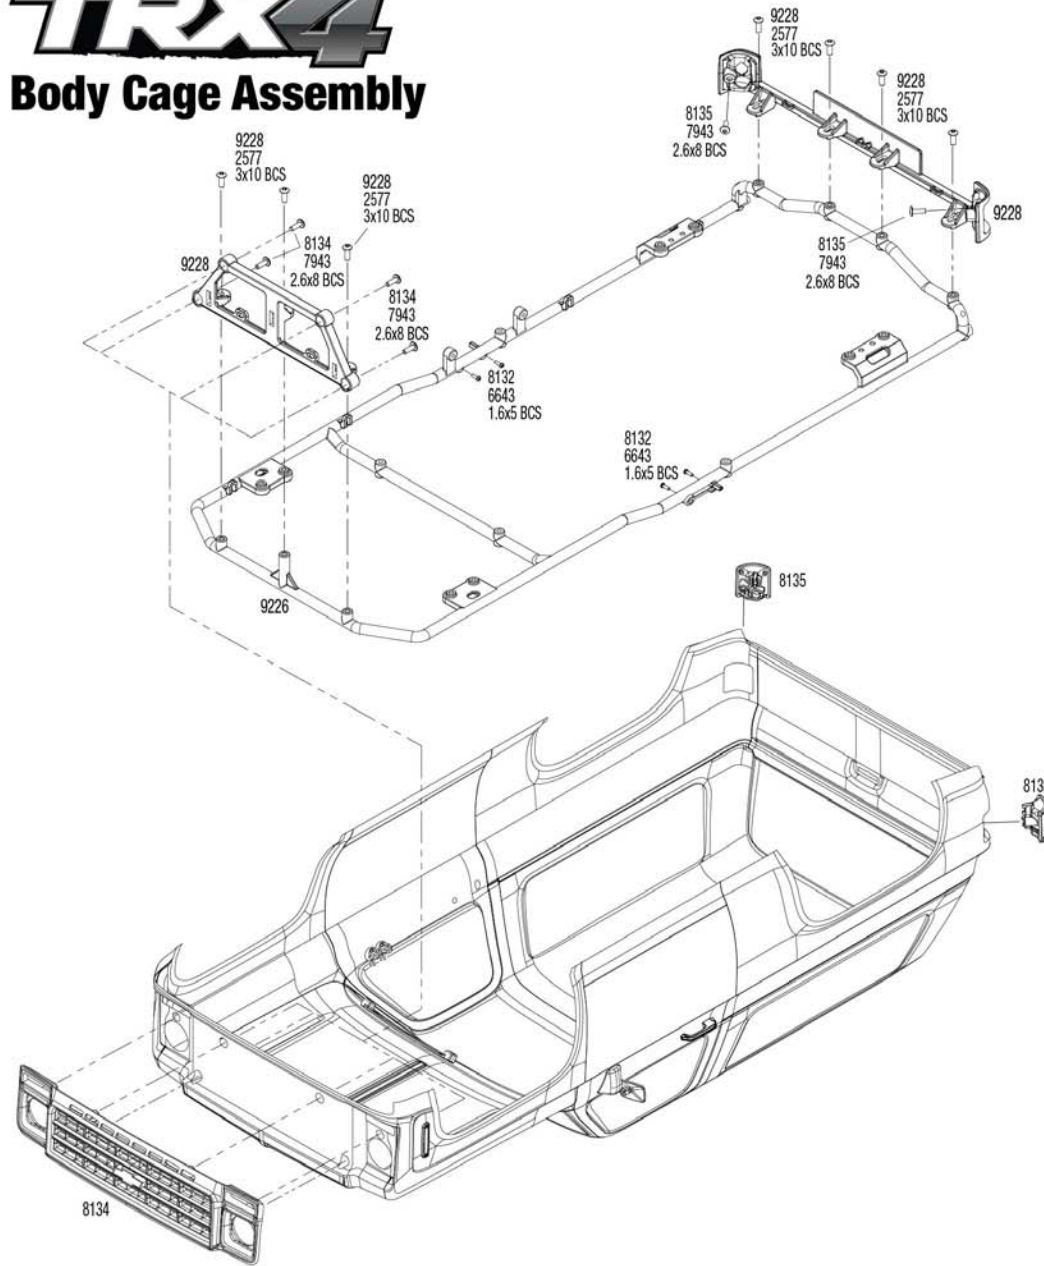

# TRX4

## Body Cage Assembly

REV 240828-R01  
See Parts List for a complete