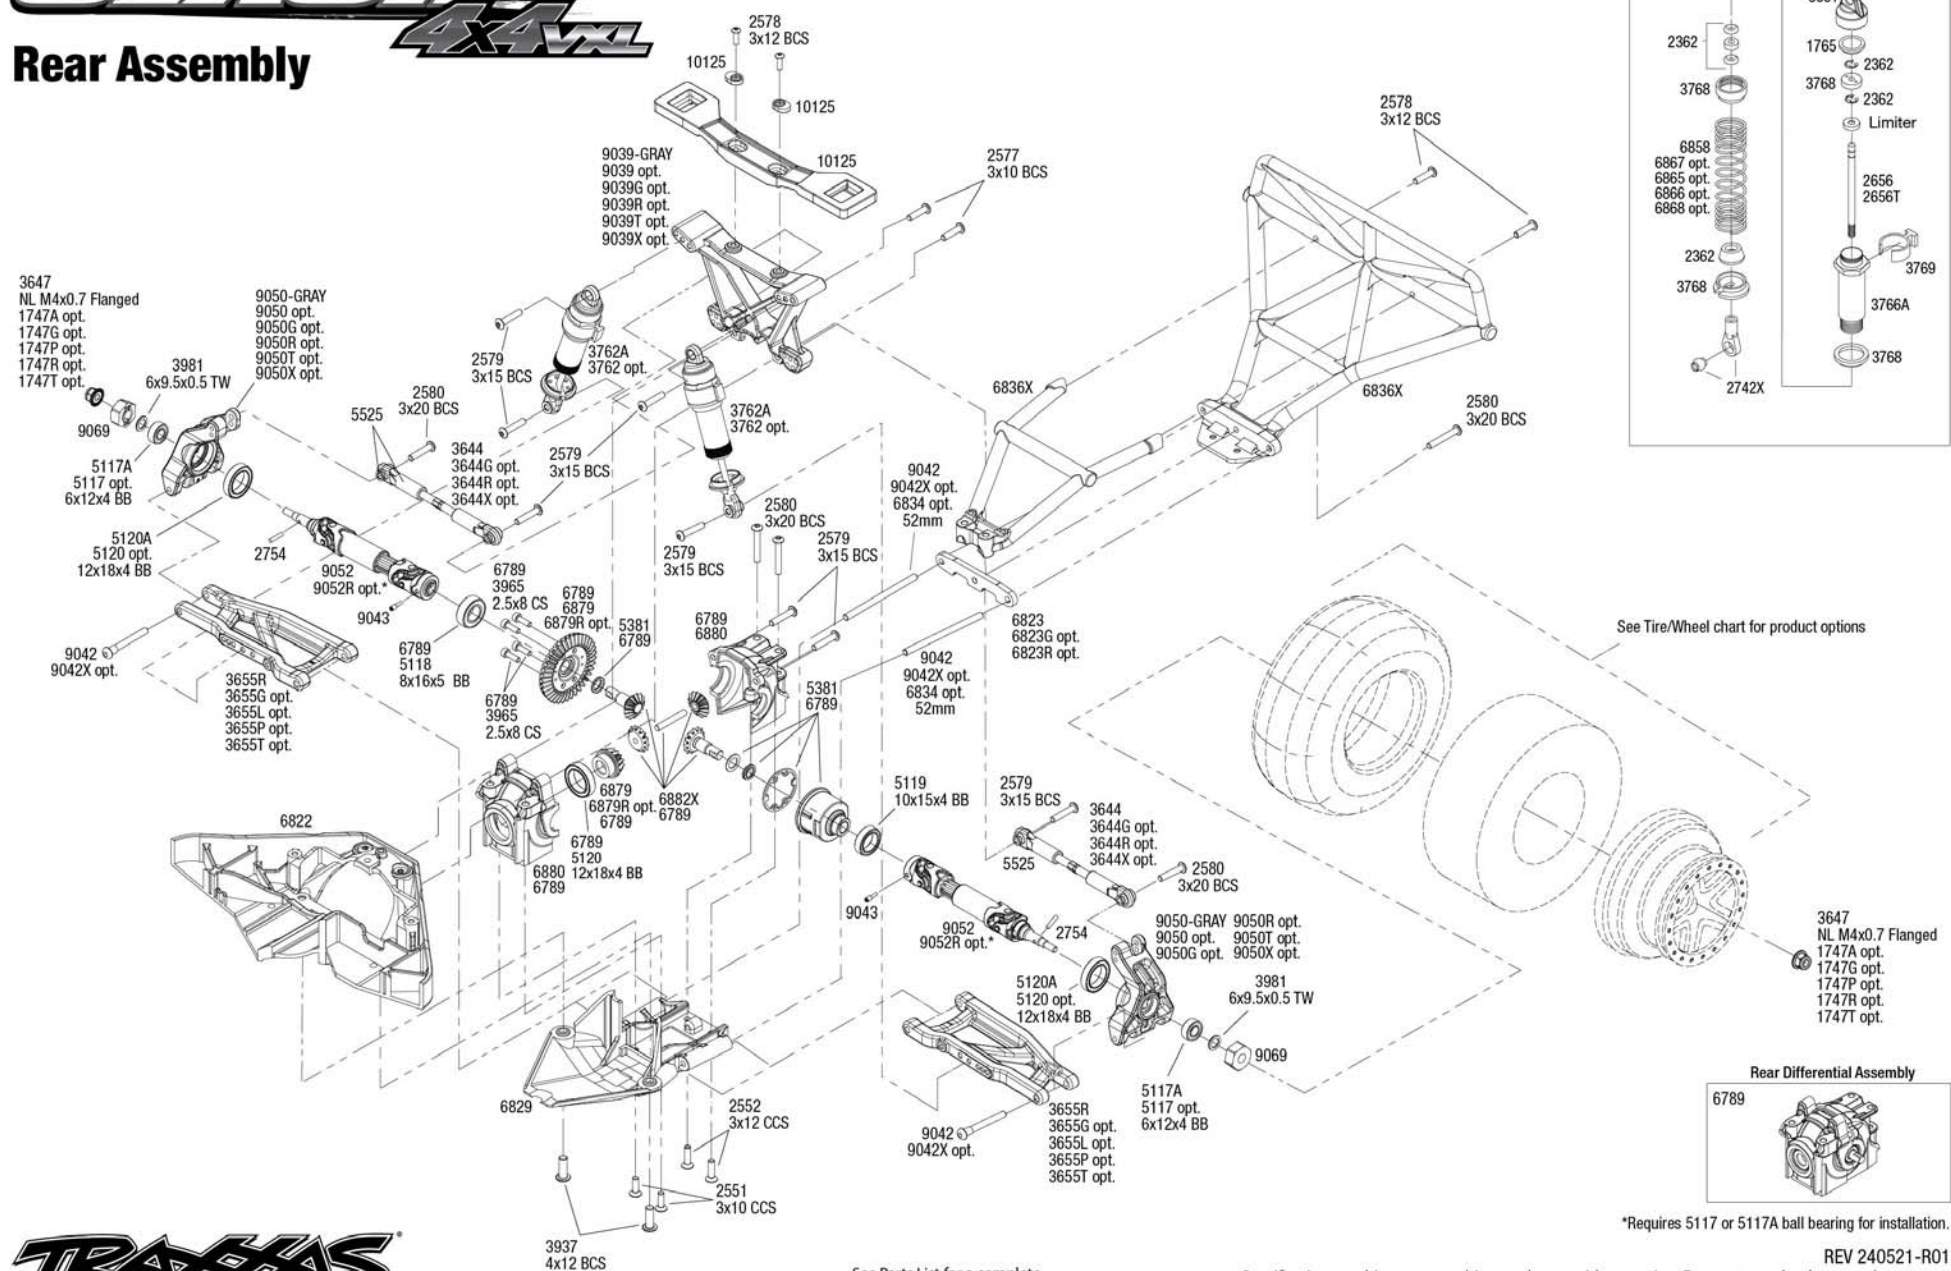

SLASH 4x4 VXL

Rear Assembly

See Tire/Wheel chart for product options

See Parts List for a complete

Specifications on this page are subject to change without notice. Every attempt has been made to ensure

REV 240521-R01

*Requires 5117 or 5117A ball bearing for installation.