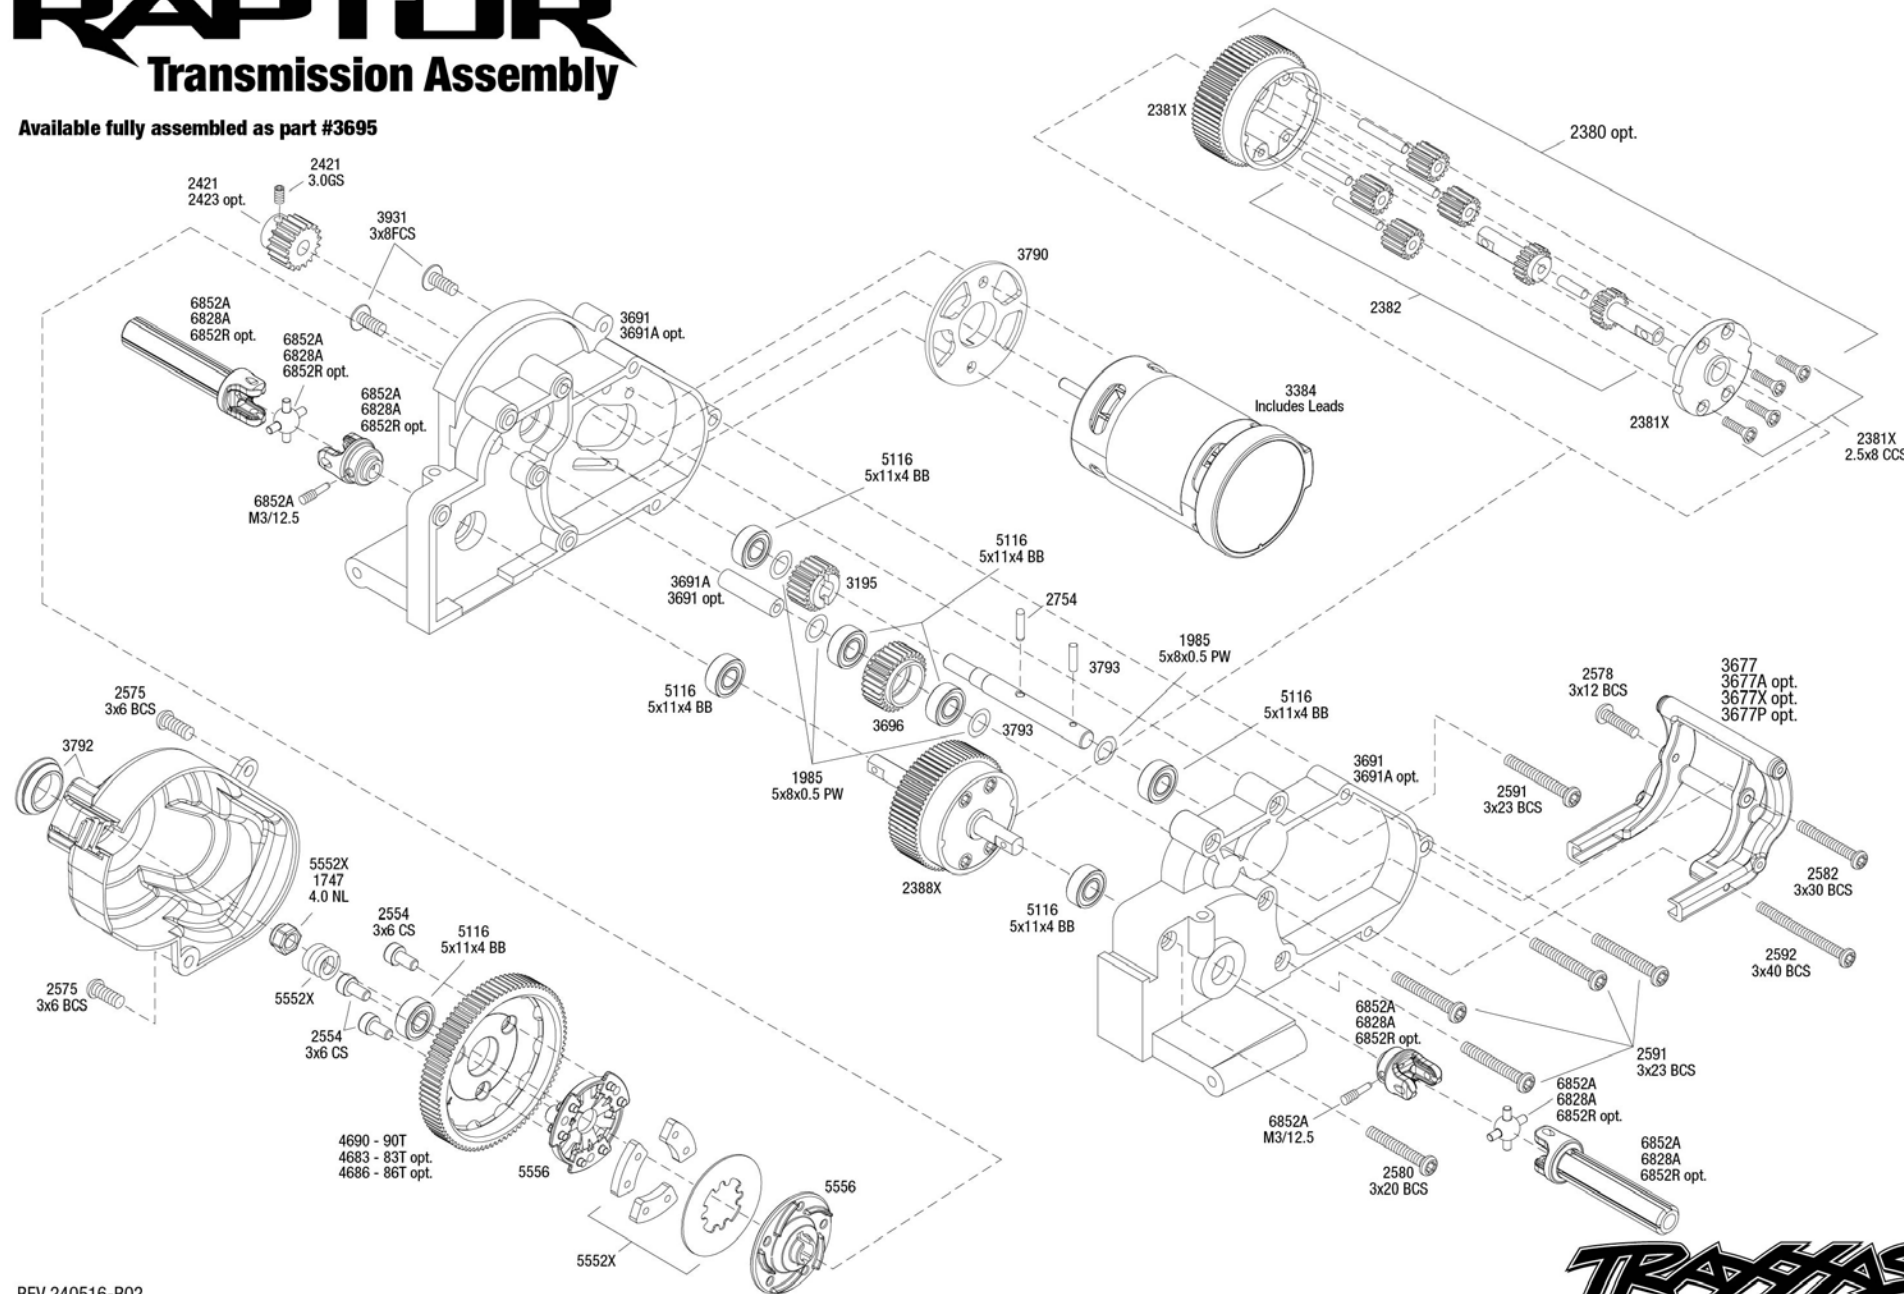

# RAPTOR Transmission Assembly

Available fully assembled as part #3695

REV 240516-R02  
See Parts List for a complete  
list of fasteners.

Specifications on this page are subject to change without notice. Every attempt has been made to ensure