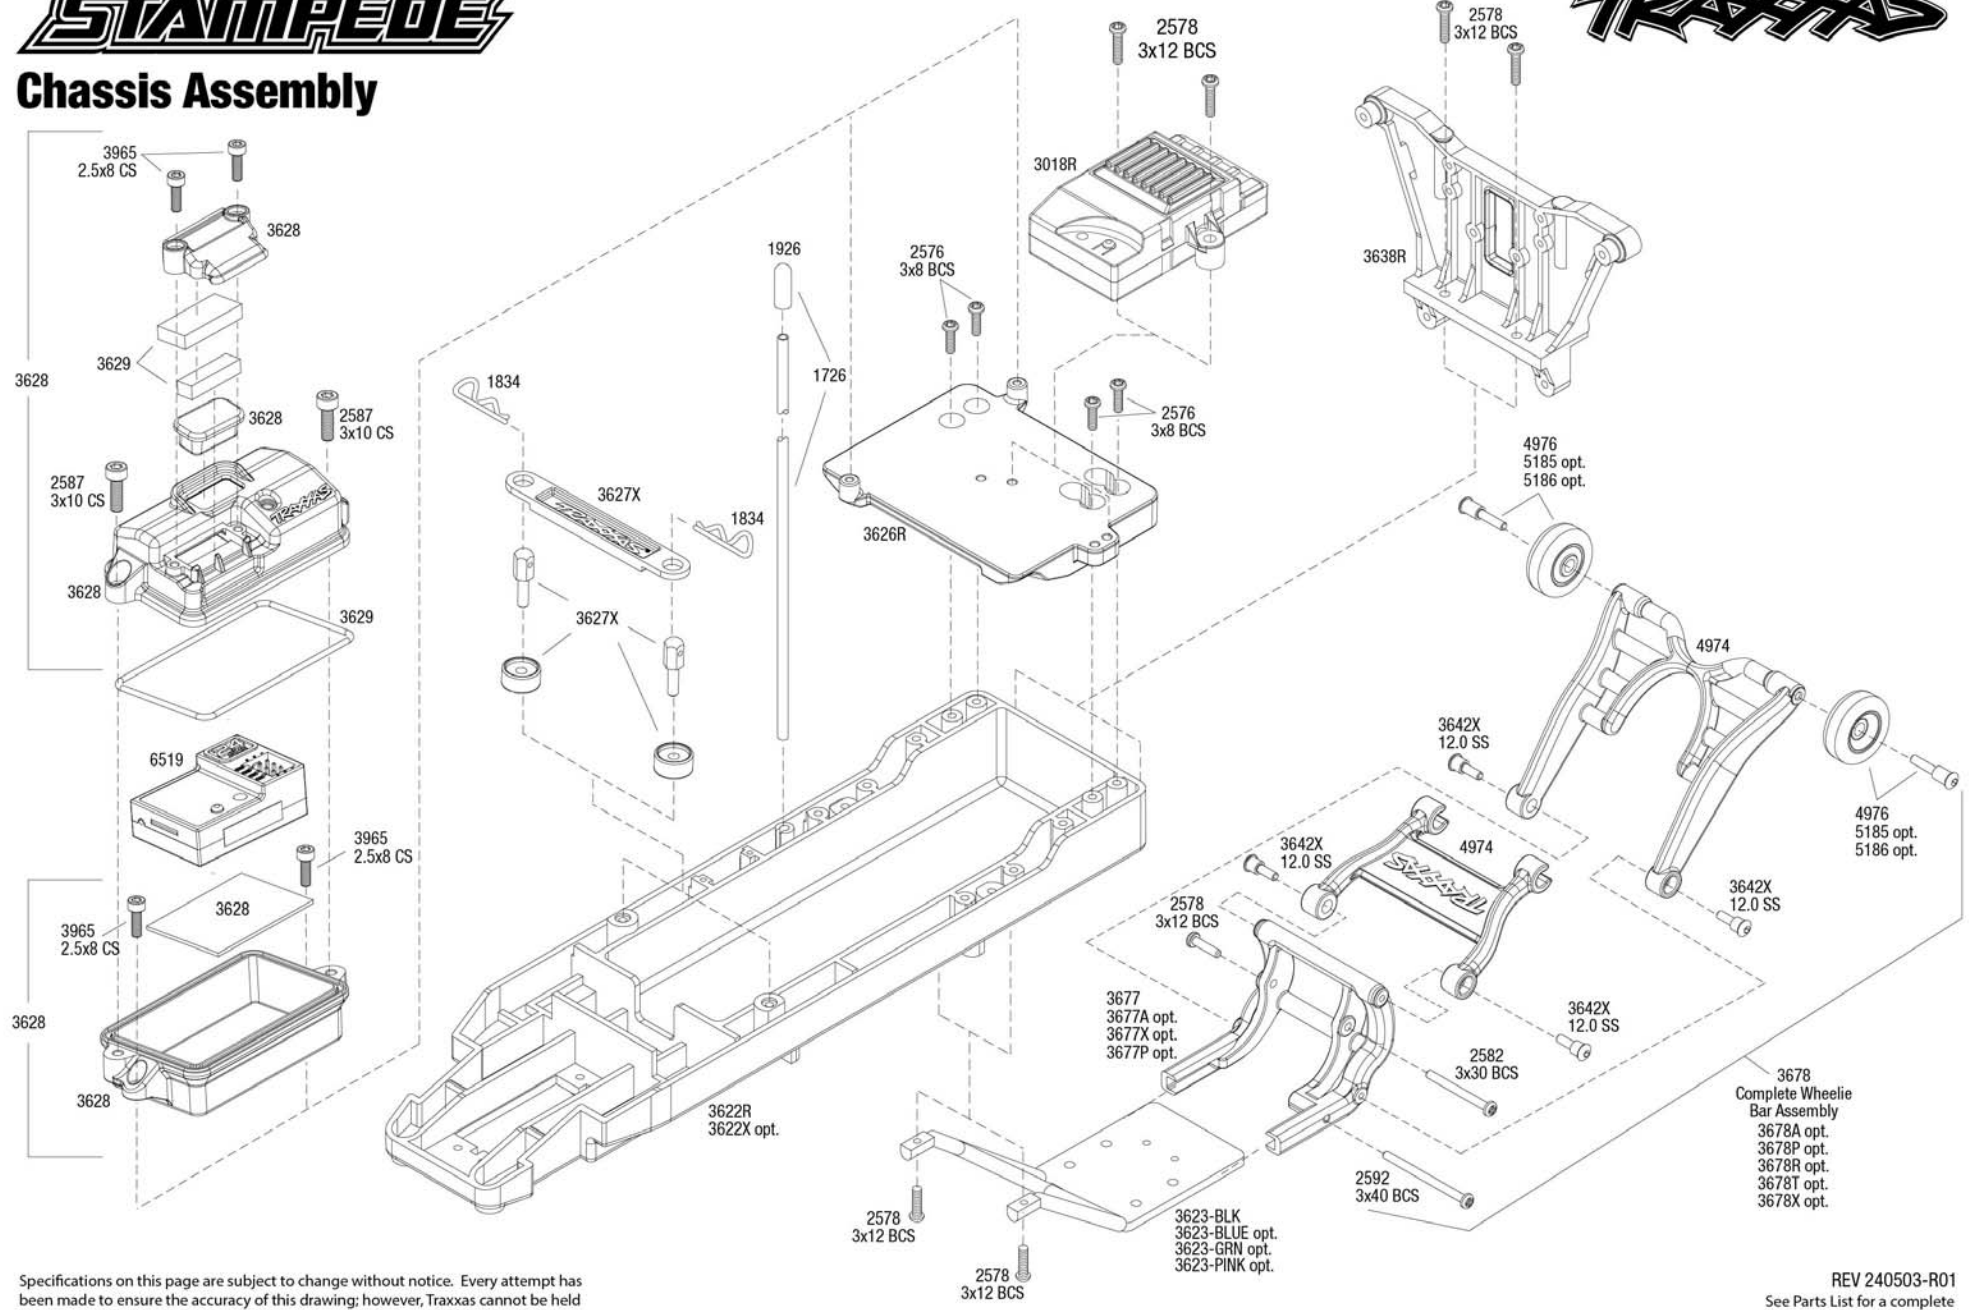

# Chassis Assembly

Specifications on this page are subject to change without notice. Every attempt has been made to ensure the accuracy of this drawing; however, Traxxas cannot be held responsible for typographical or other errors.

REV 240503-R01  
See Parts List for a complete list of optional parts.