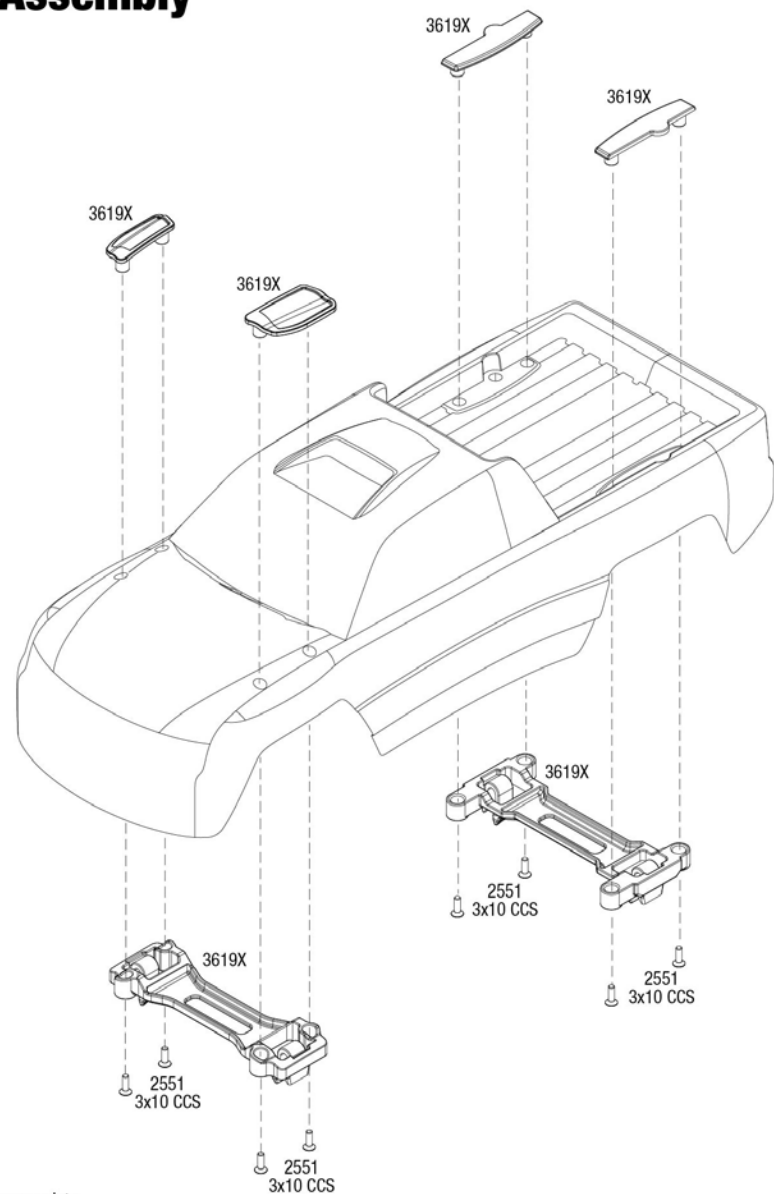

Body Assembly

- 3620A-BLUE
- 3620A-GRN
- 3620A-PINK
- 3620A-RED
- 3620-BLUE opt.
- 3620-GRN opt.
- 3620-PINK opt.
- 3620-RED opt.
- 6729L opt.
- 3617 opt.

See Parts List for a complete listing of optional accessories.

REV 240503-R01

Specifications on this page are subject to change without notice. Every attempt has been made to ensure the accuracy of this document. Traxxas cannot be held responsible for typographical or other errors.