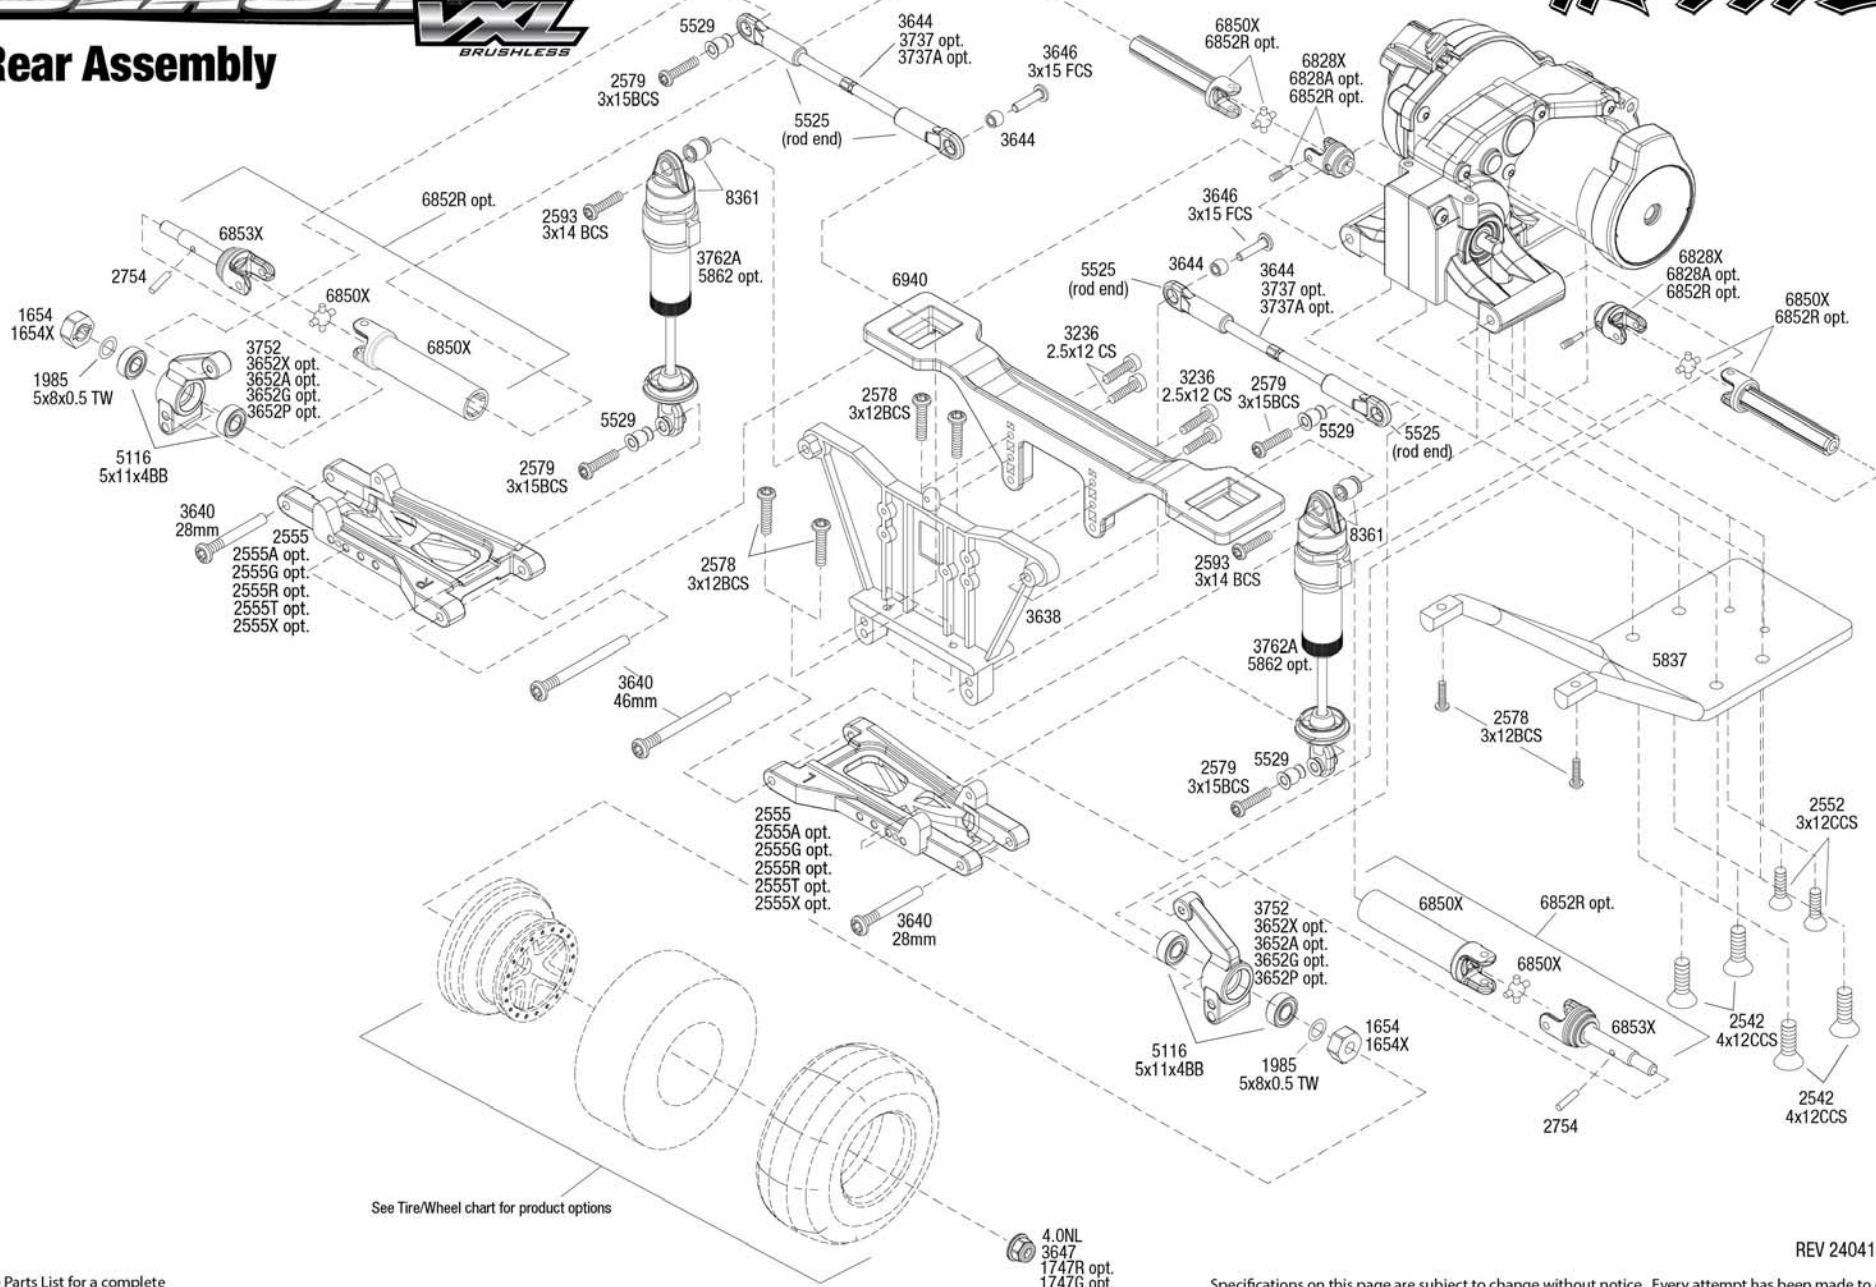

SLASH VXL

BRUSHLESS

Rear Assembly

See Tire/Wheel chart for product options

See Parts List for a complete

Specifications on this page are subject to change without notice. Every attempt has been made to ensure

REV 240412-R02