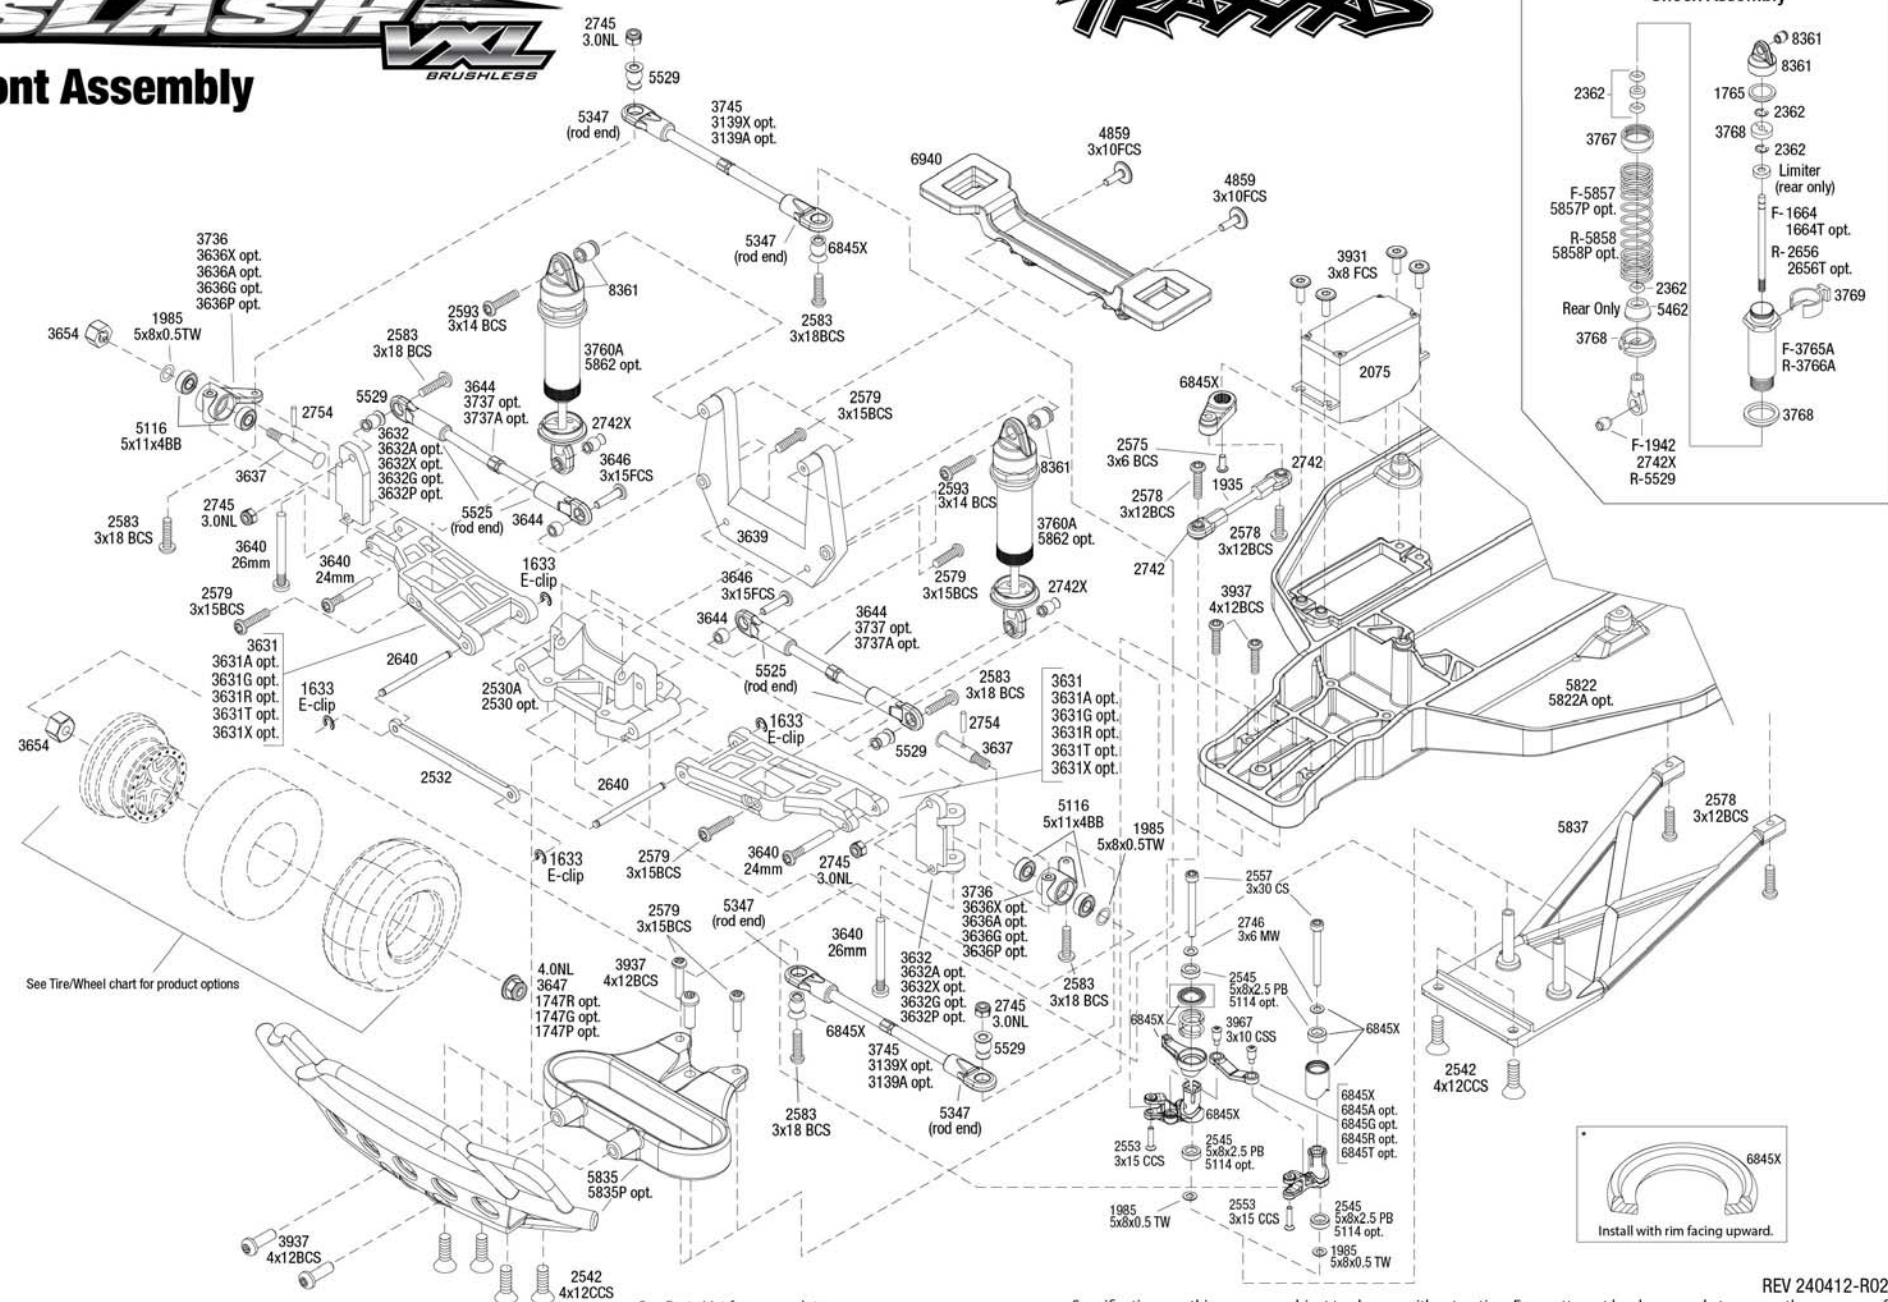

SLASH VXL

Front Assembly

BRUSHLESS

See Tire/Wheel chart for product options

See Parts List for a complete

Specifications on this page are subject to change without notice. Every attempt has been made to ensure the accuracy of

REV 240412-R02