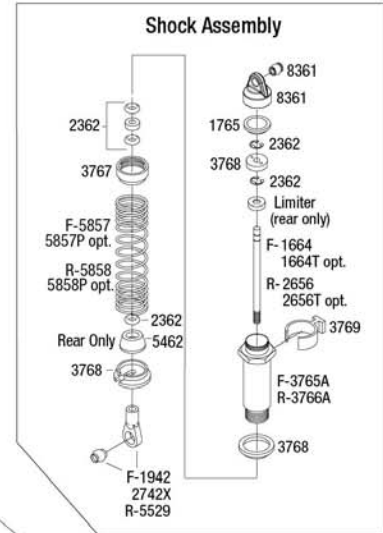

SLASH VXL

Front Assembly

BRUSHLESS

See Tire/Wheel chart for product options

See Parts List for a complete

Specifications on this page are subject to change without notice. Every attempt has been made to ensure the accuracy of

REV 240412-R02