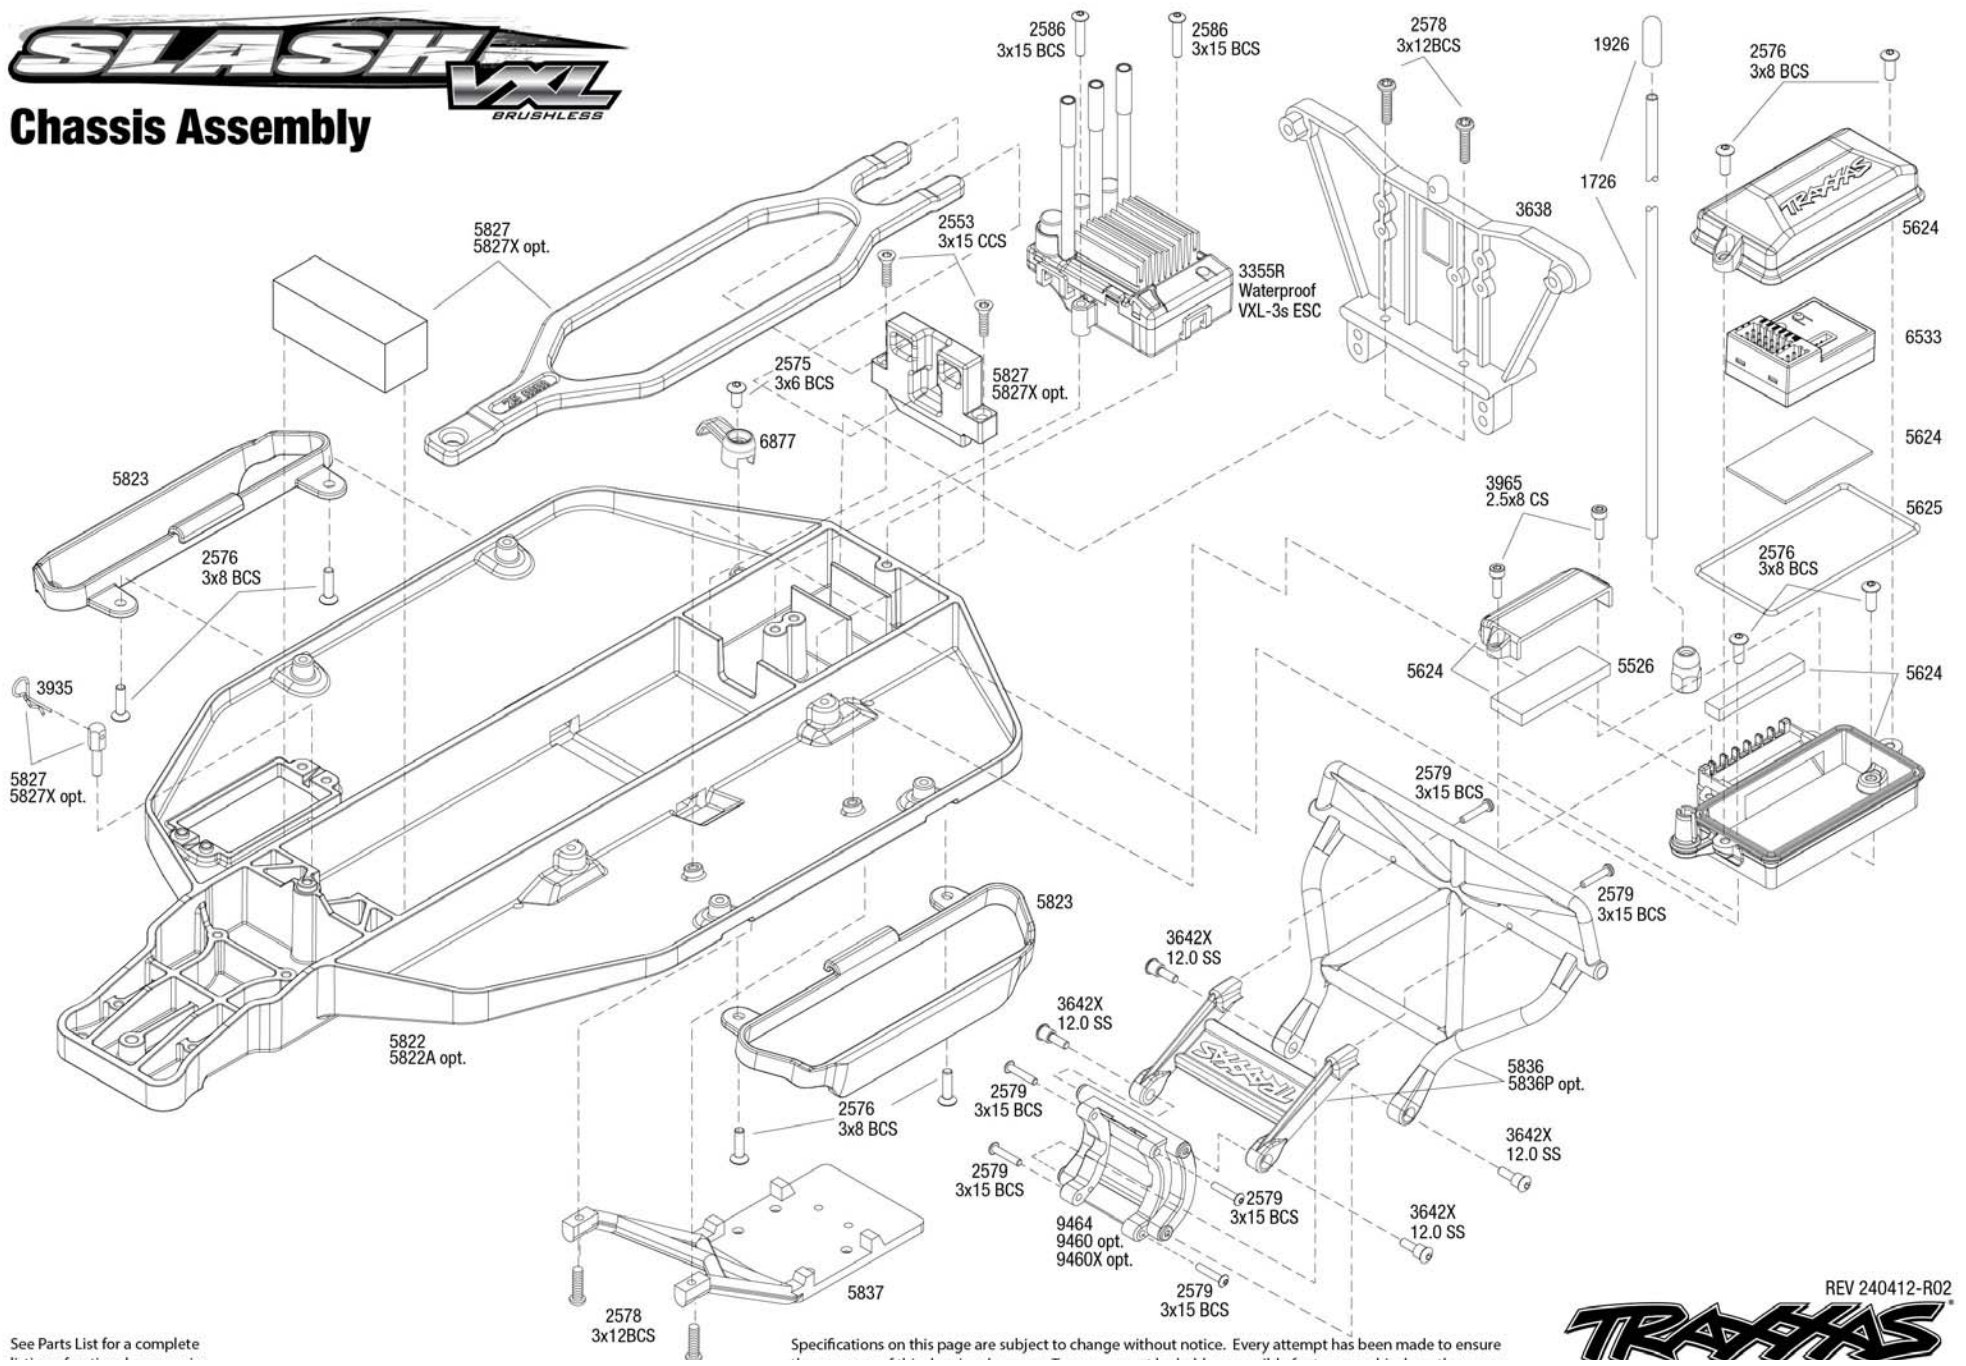

SLASH VXL

Chassis Assembly

BRUSHLESS

See Parts List for a complete

Specifications on this page are subject to change without notice. Every attempt has been made to ensure

REV 240412-R02
TRAXXAS