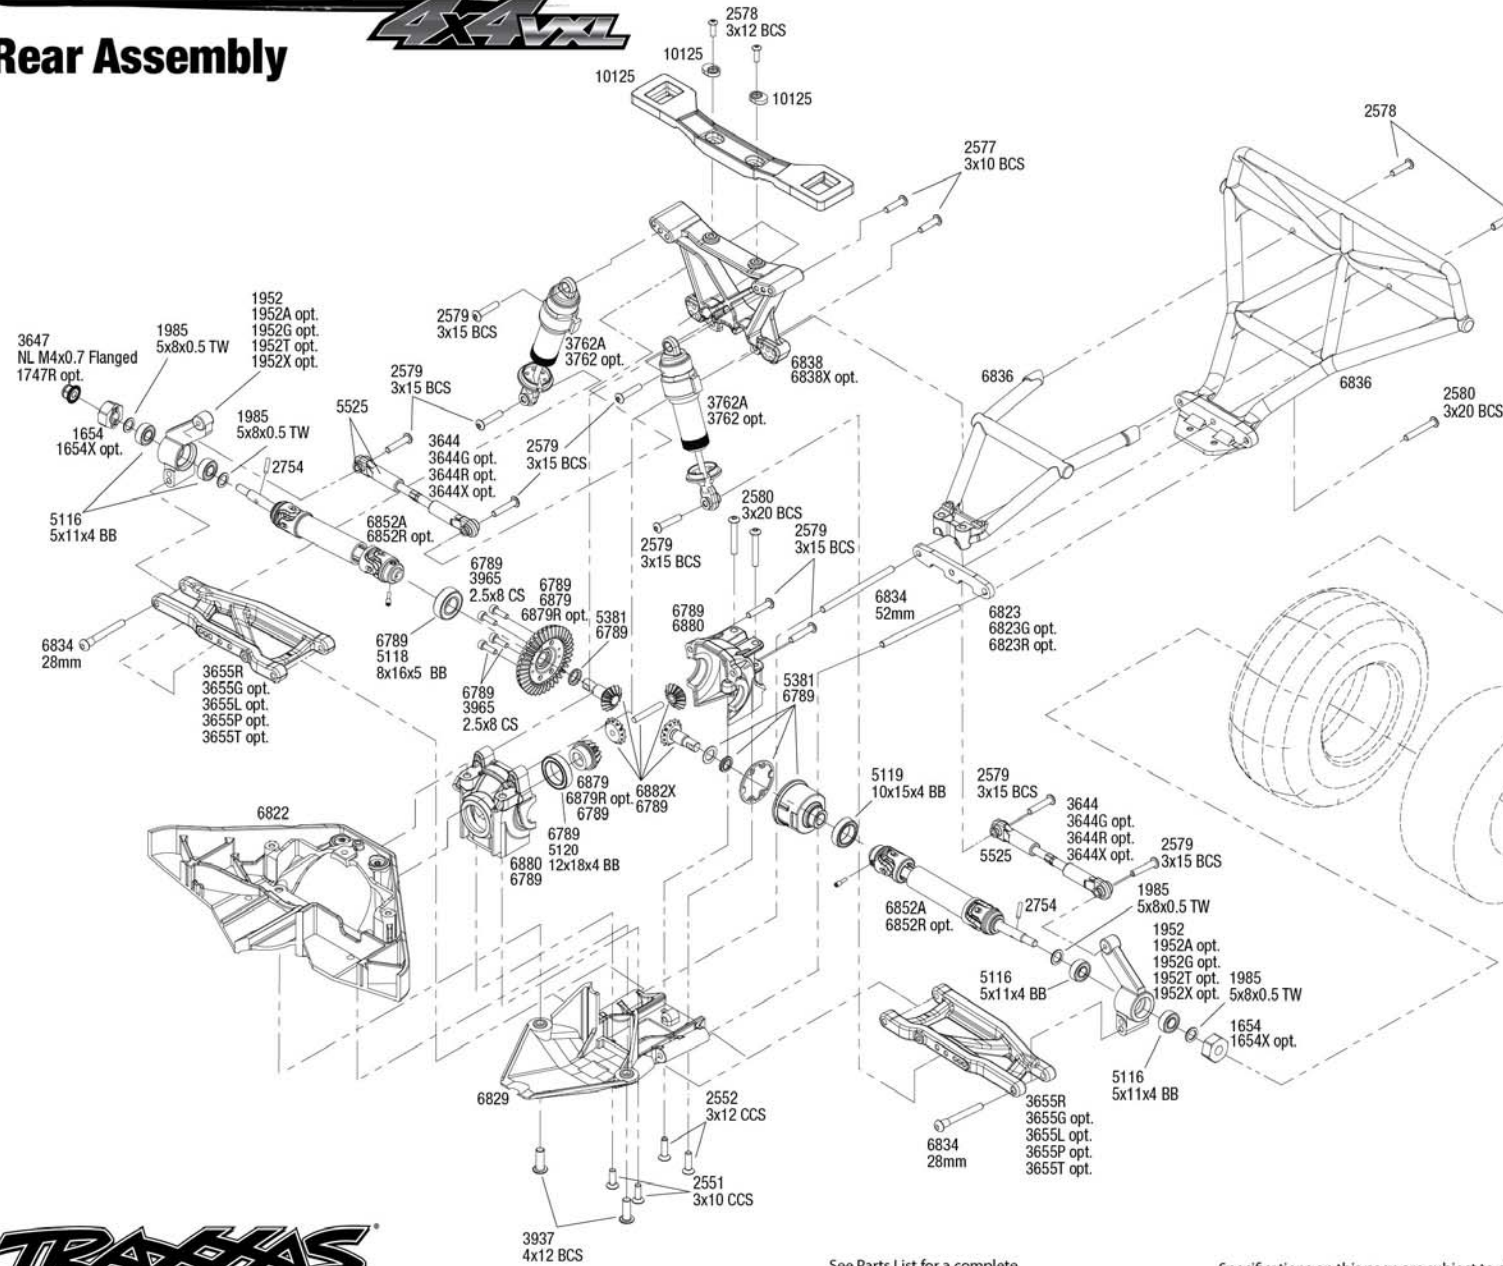

# SLASH 4x4 VXL

## Rear Assembly

See Tire/Wheel chart for product options

See Parts List for a complete

Specifications on this page are subject to change without notice. Every attempt has been made to ensure

REV 231205-R01