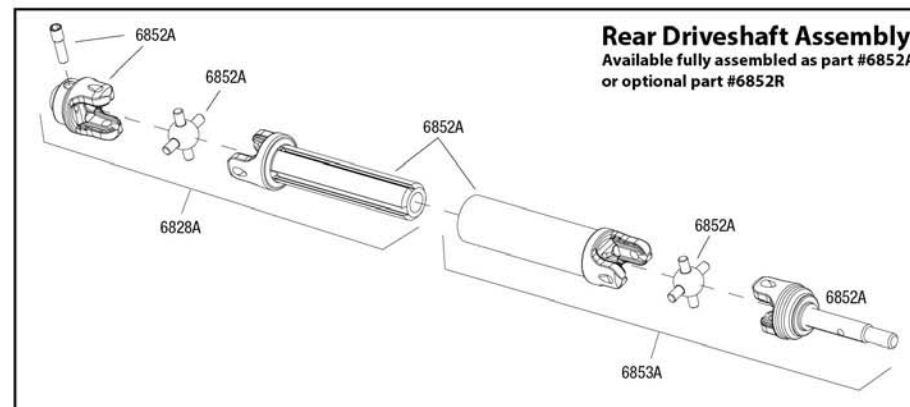

Driveshafts Assembly

Driveshafts

Modular Assembly

REV 231205-R01

Specifications on this page are subject to change without notice.
Every attempt has been made to ensure the accuracy of this drawing, however Traxxas cannot