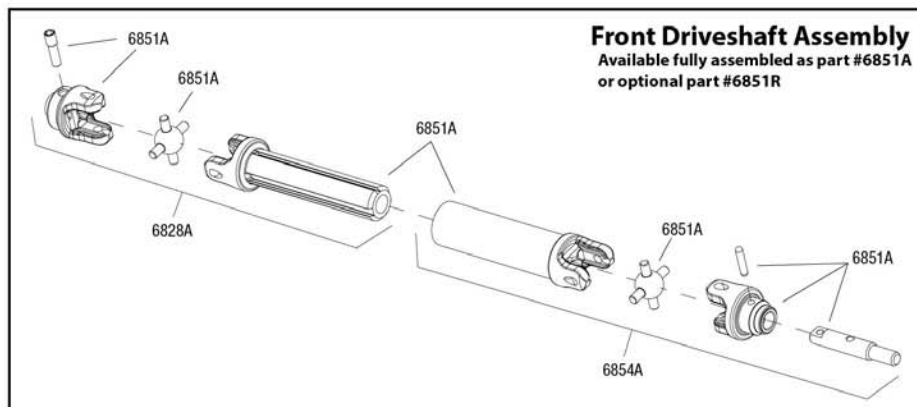

Driveshafts Assembly

Driveshafts

Modular Assembly

REV 231205-R01

Specifications on this page are subject to change without notice.
Every attempt has been made to ensure the accuracy of this drawing, however Traxxas cannot