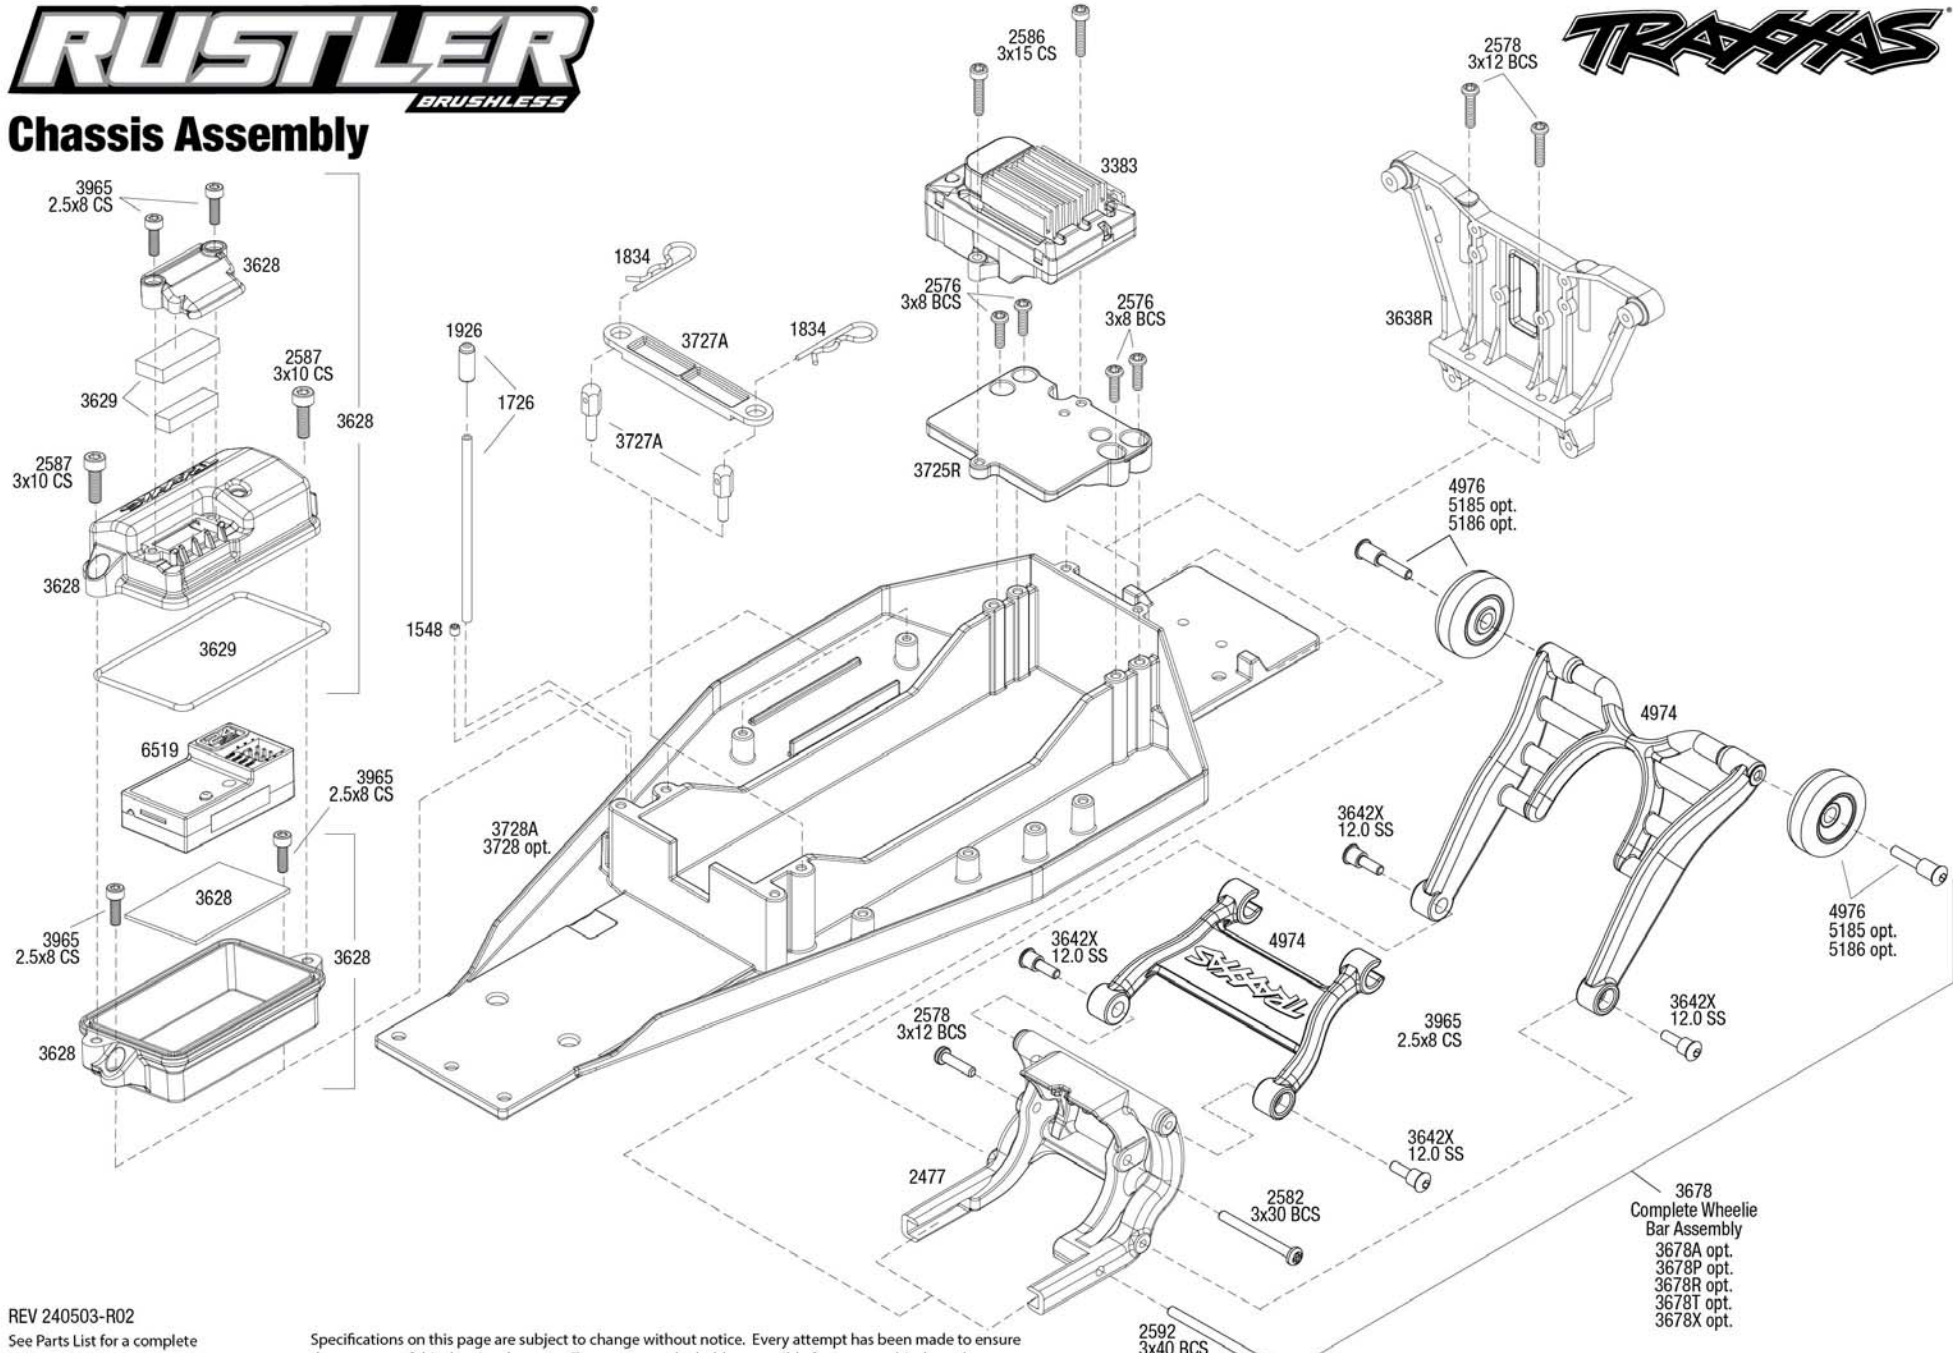

RUSTLER

BRUSHLESS

Chassis Assembly

REV 240503-R02
See Parts List for a complete

Specifications on this page are subject to change without notice. Every attempt has been made to ensure