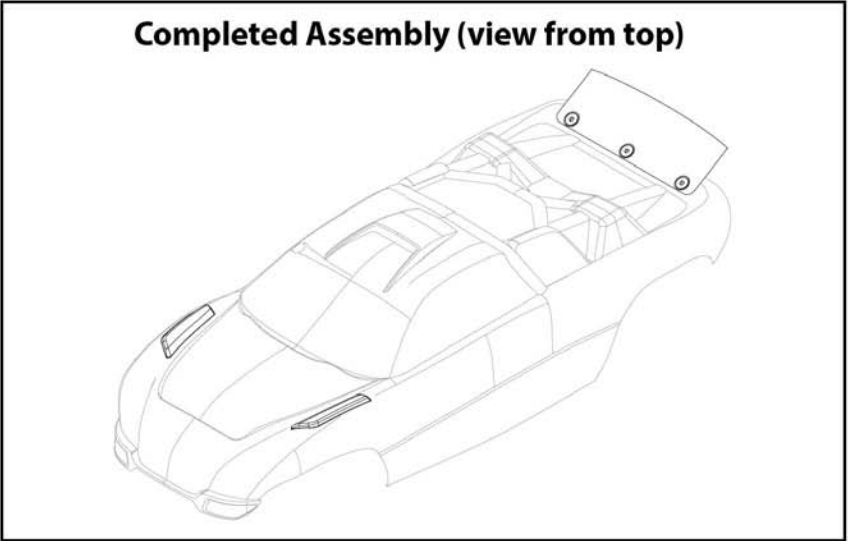

RUSTLER® Body Assembly

REV 240503-R02

Specifications on this page are subject to change without notice. Every attempt has been made to ensure accuracy.