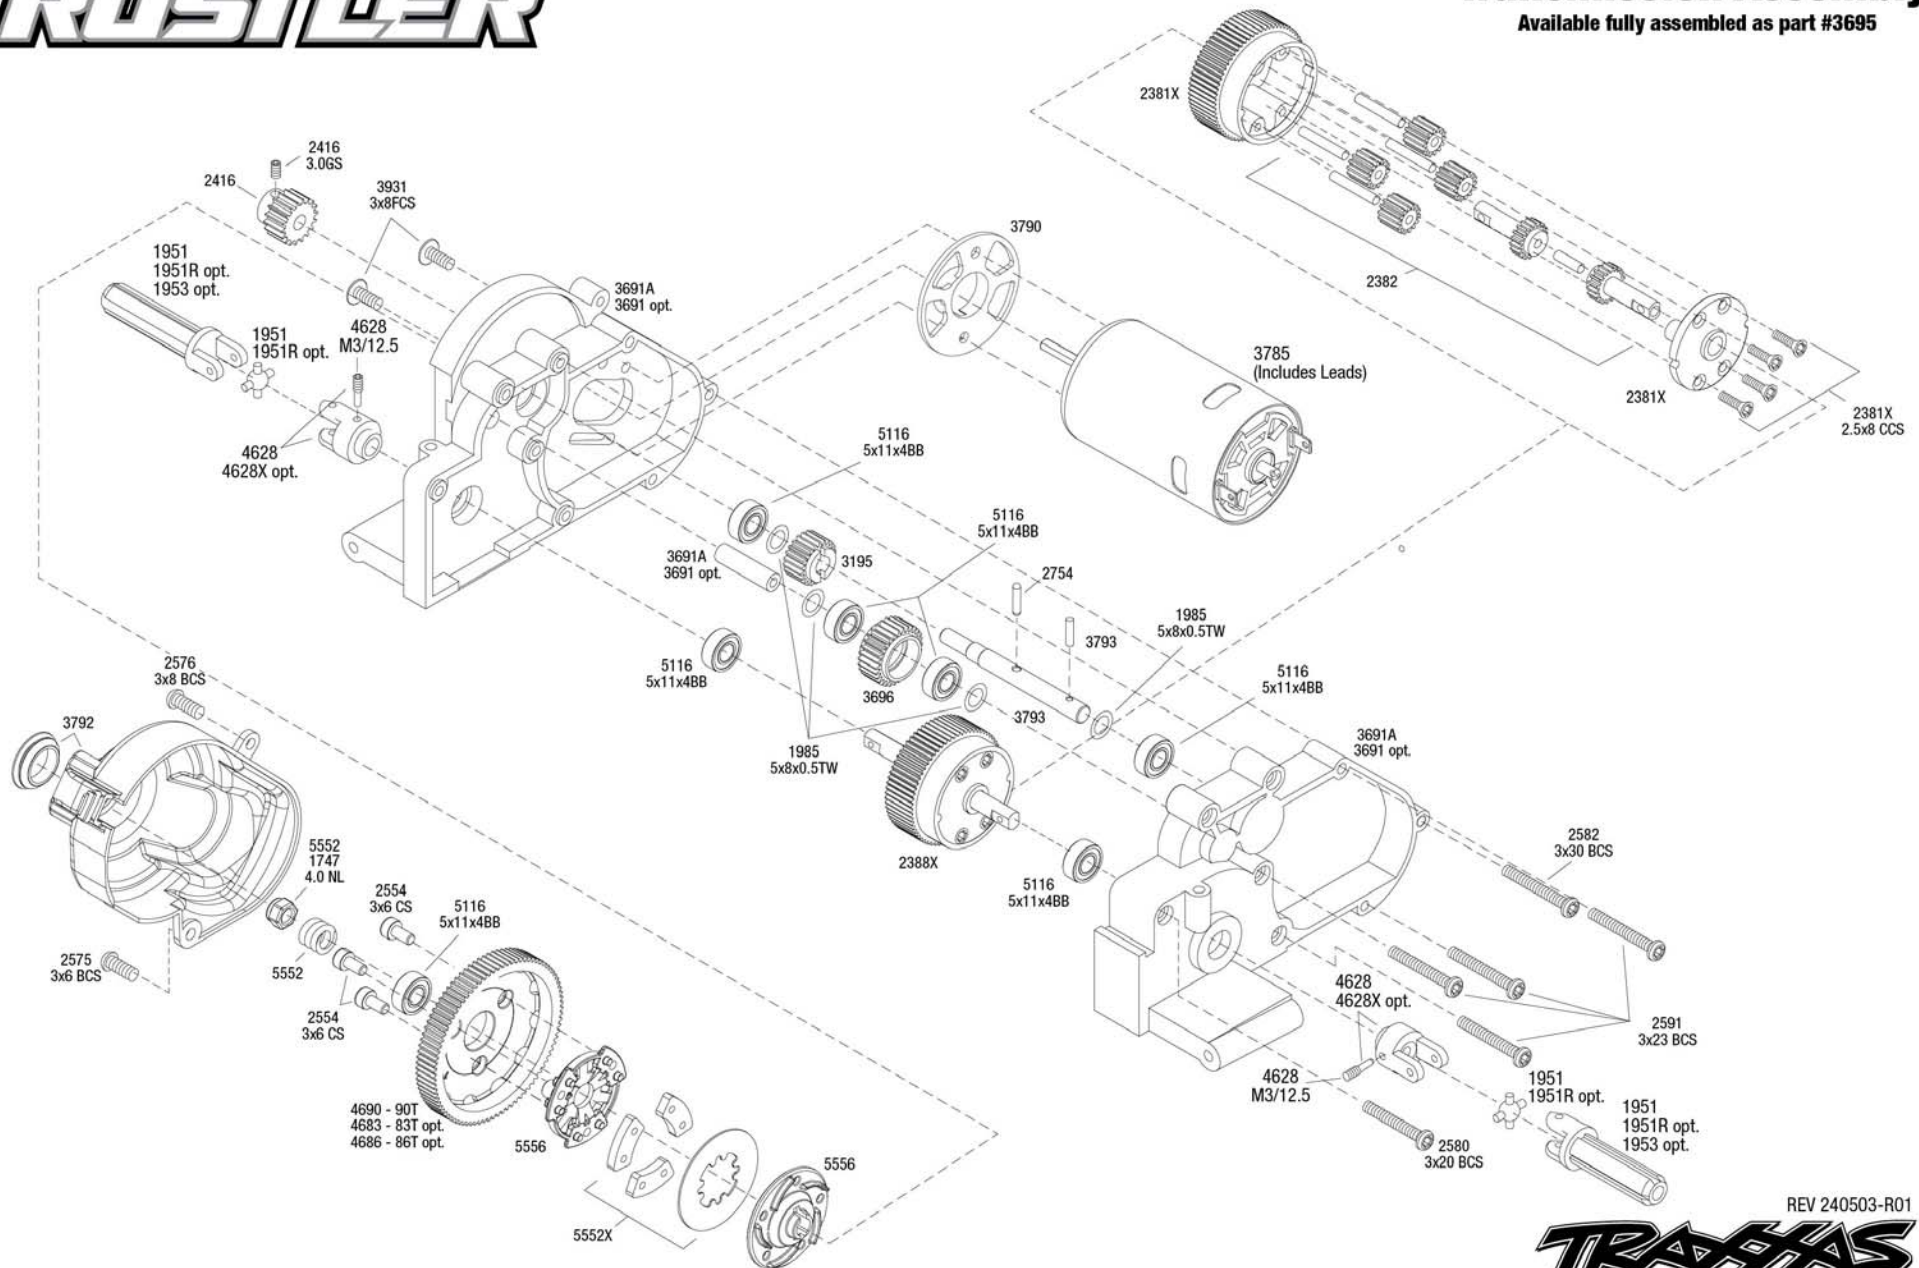

RUSTLER[®]

Transmission Assembly

Available fully assembled as part #3695

See Parts List for a complete

Specifications on this page are subject to change without notice. Every attempt has been made to ensure

REV 240503-R01