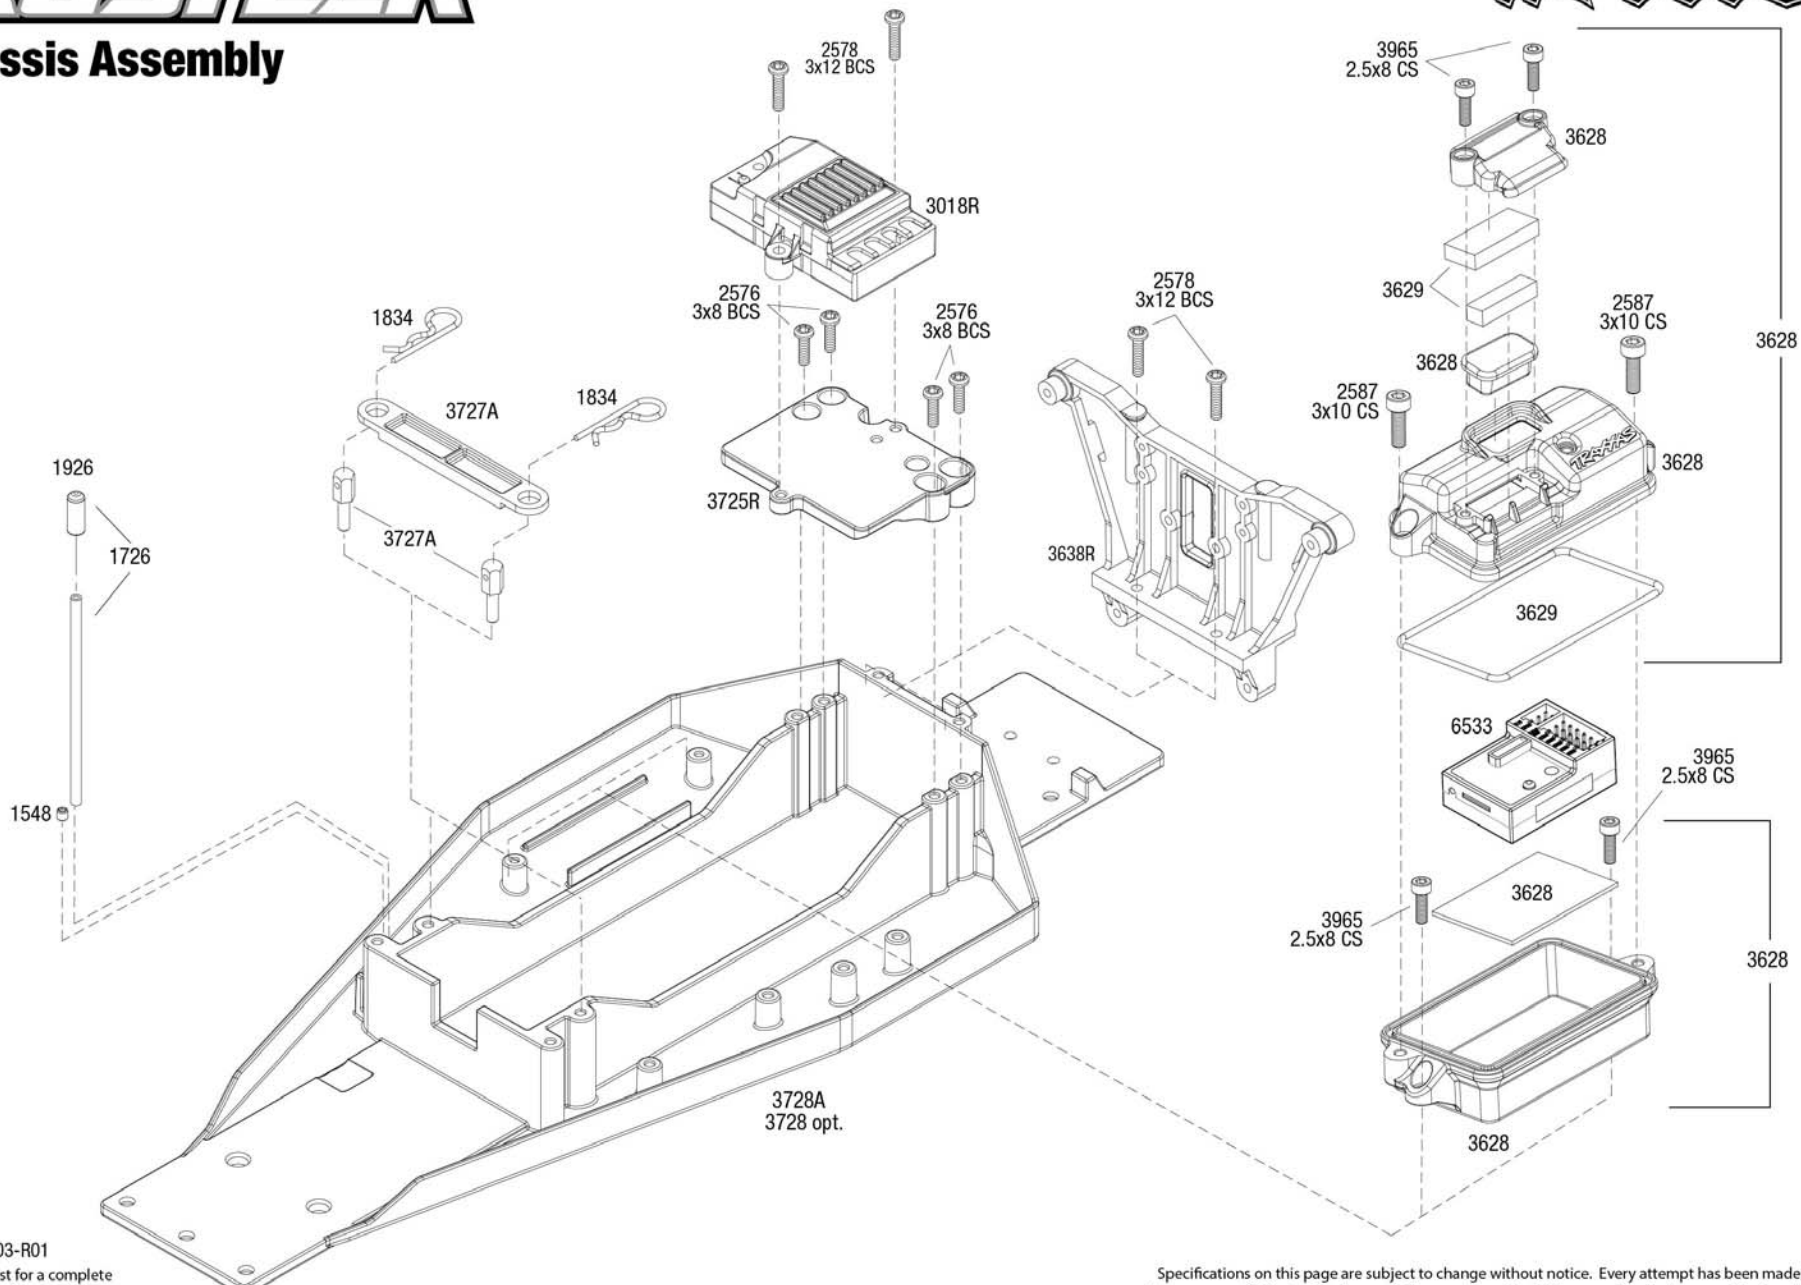

RUSTLER®

Chassis Assembly

REV 240503-R01
See Parts List for a complete

Specifications on this page are subject to change without notice. Every attempt has been made to ensure