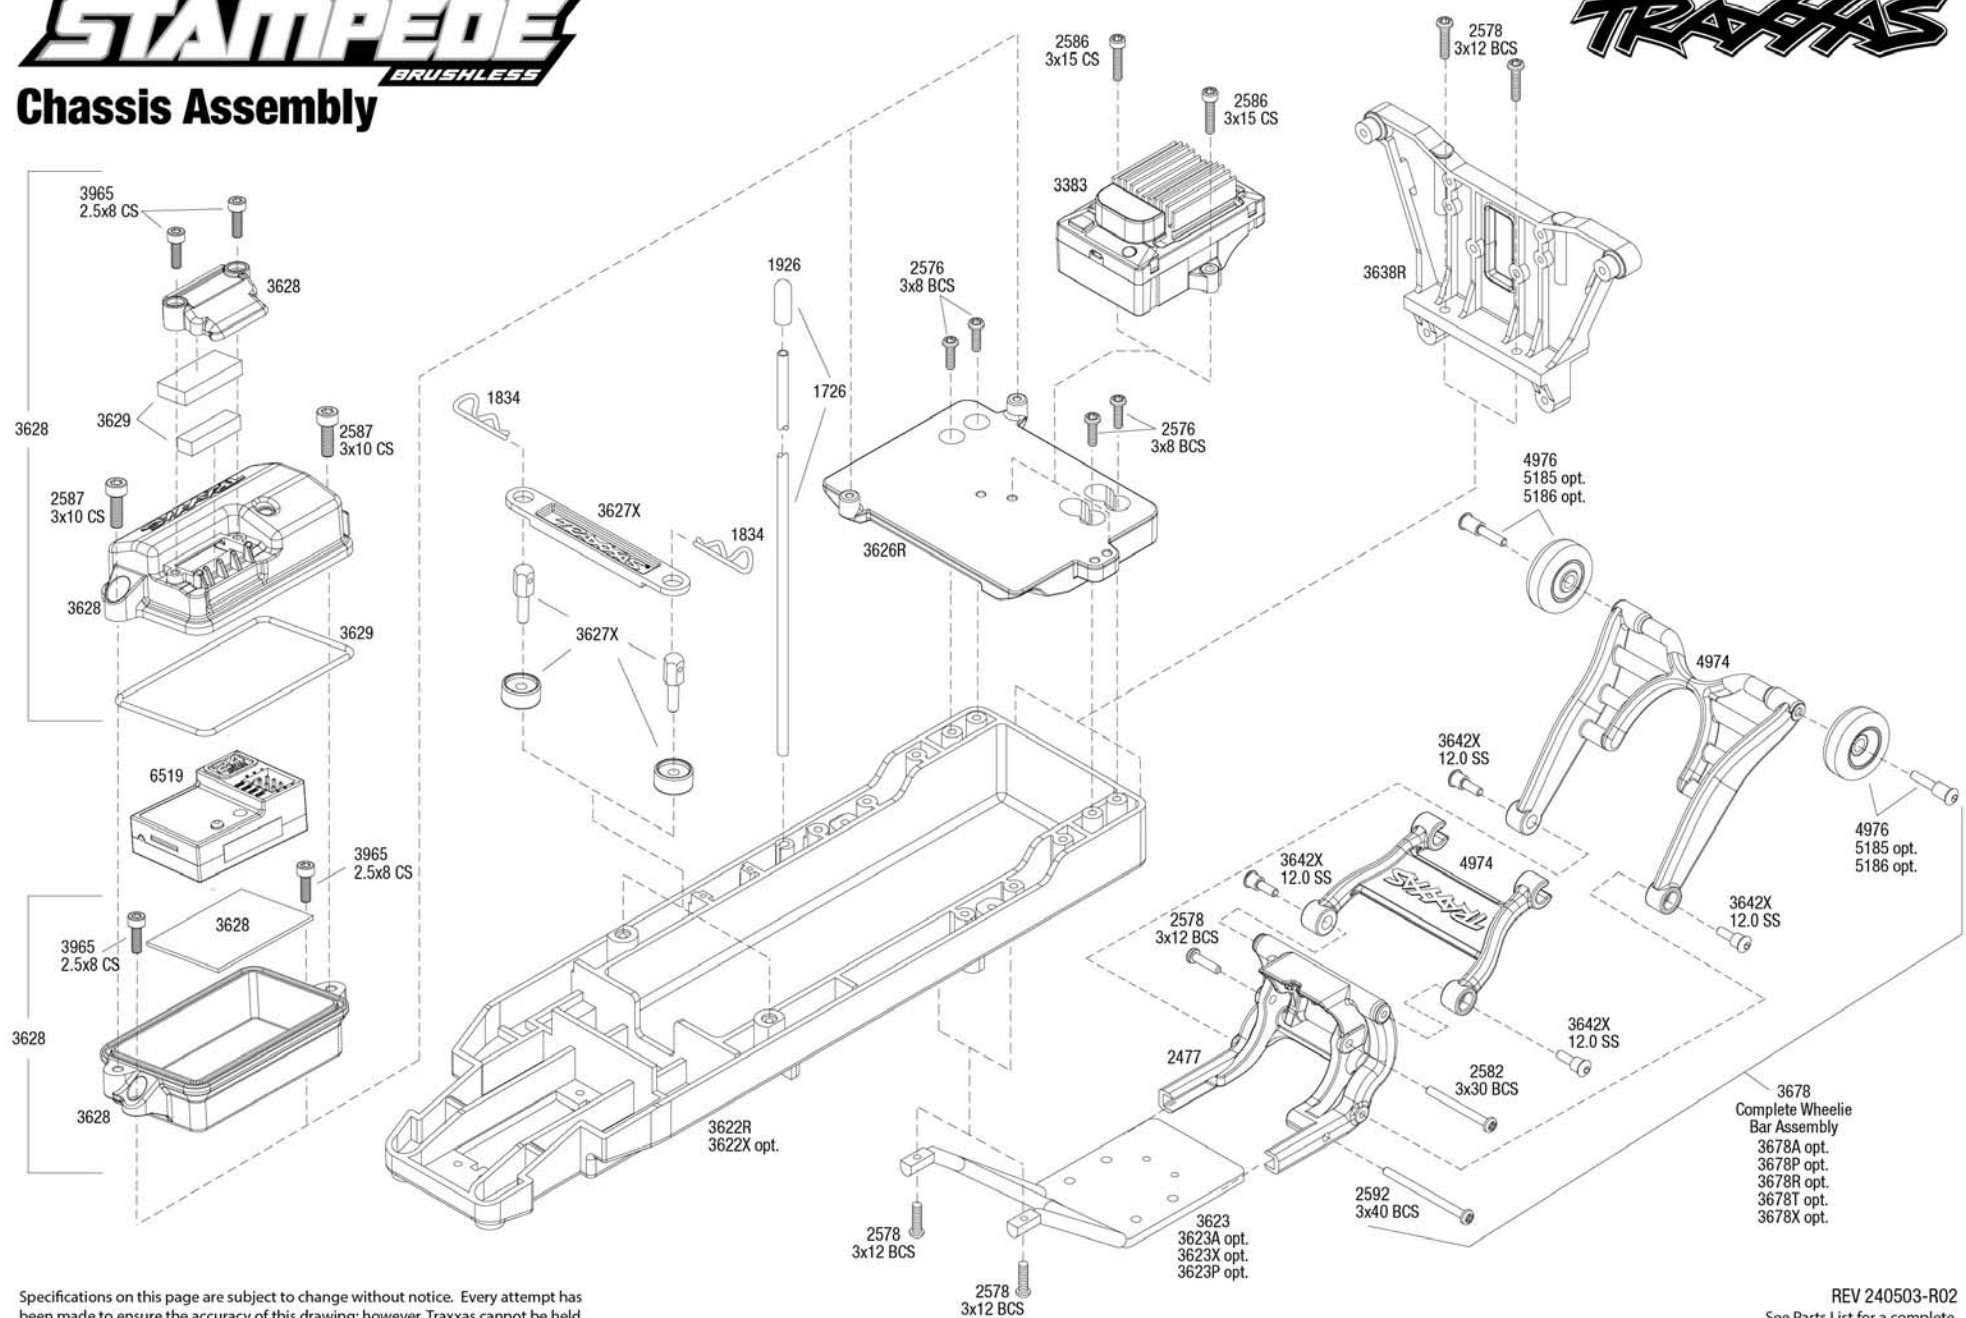

# STAMPEDE

BRUSHLESS

## Chassis Assembly

Specifications on this page are subject to change without notice. Every attempt has been made to ensure the accuracy of this drawing; however, Traxxas cannot be held responsible for typographical or other errors.

REV 240503-R02  
See Parts List for a complete list of optional parts.