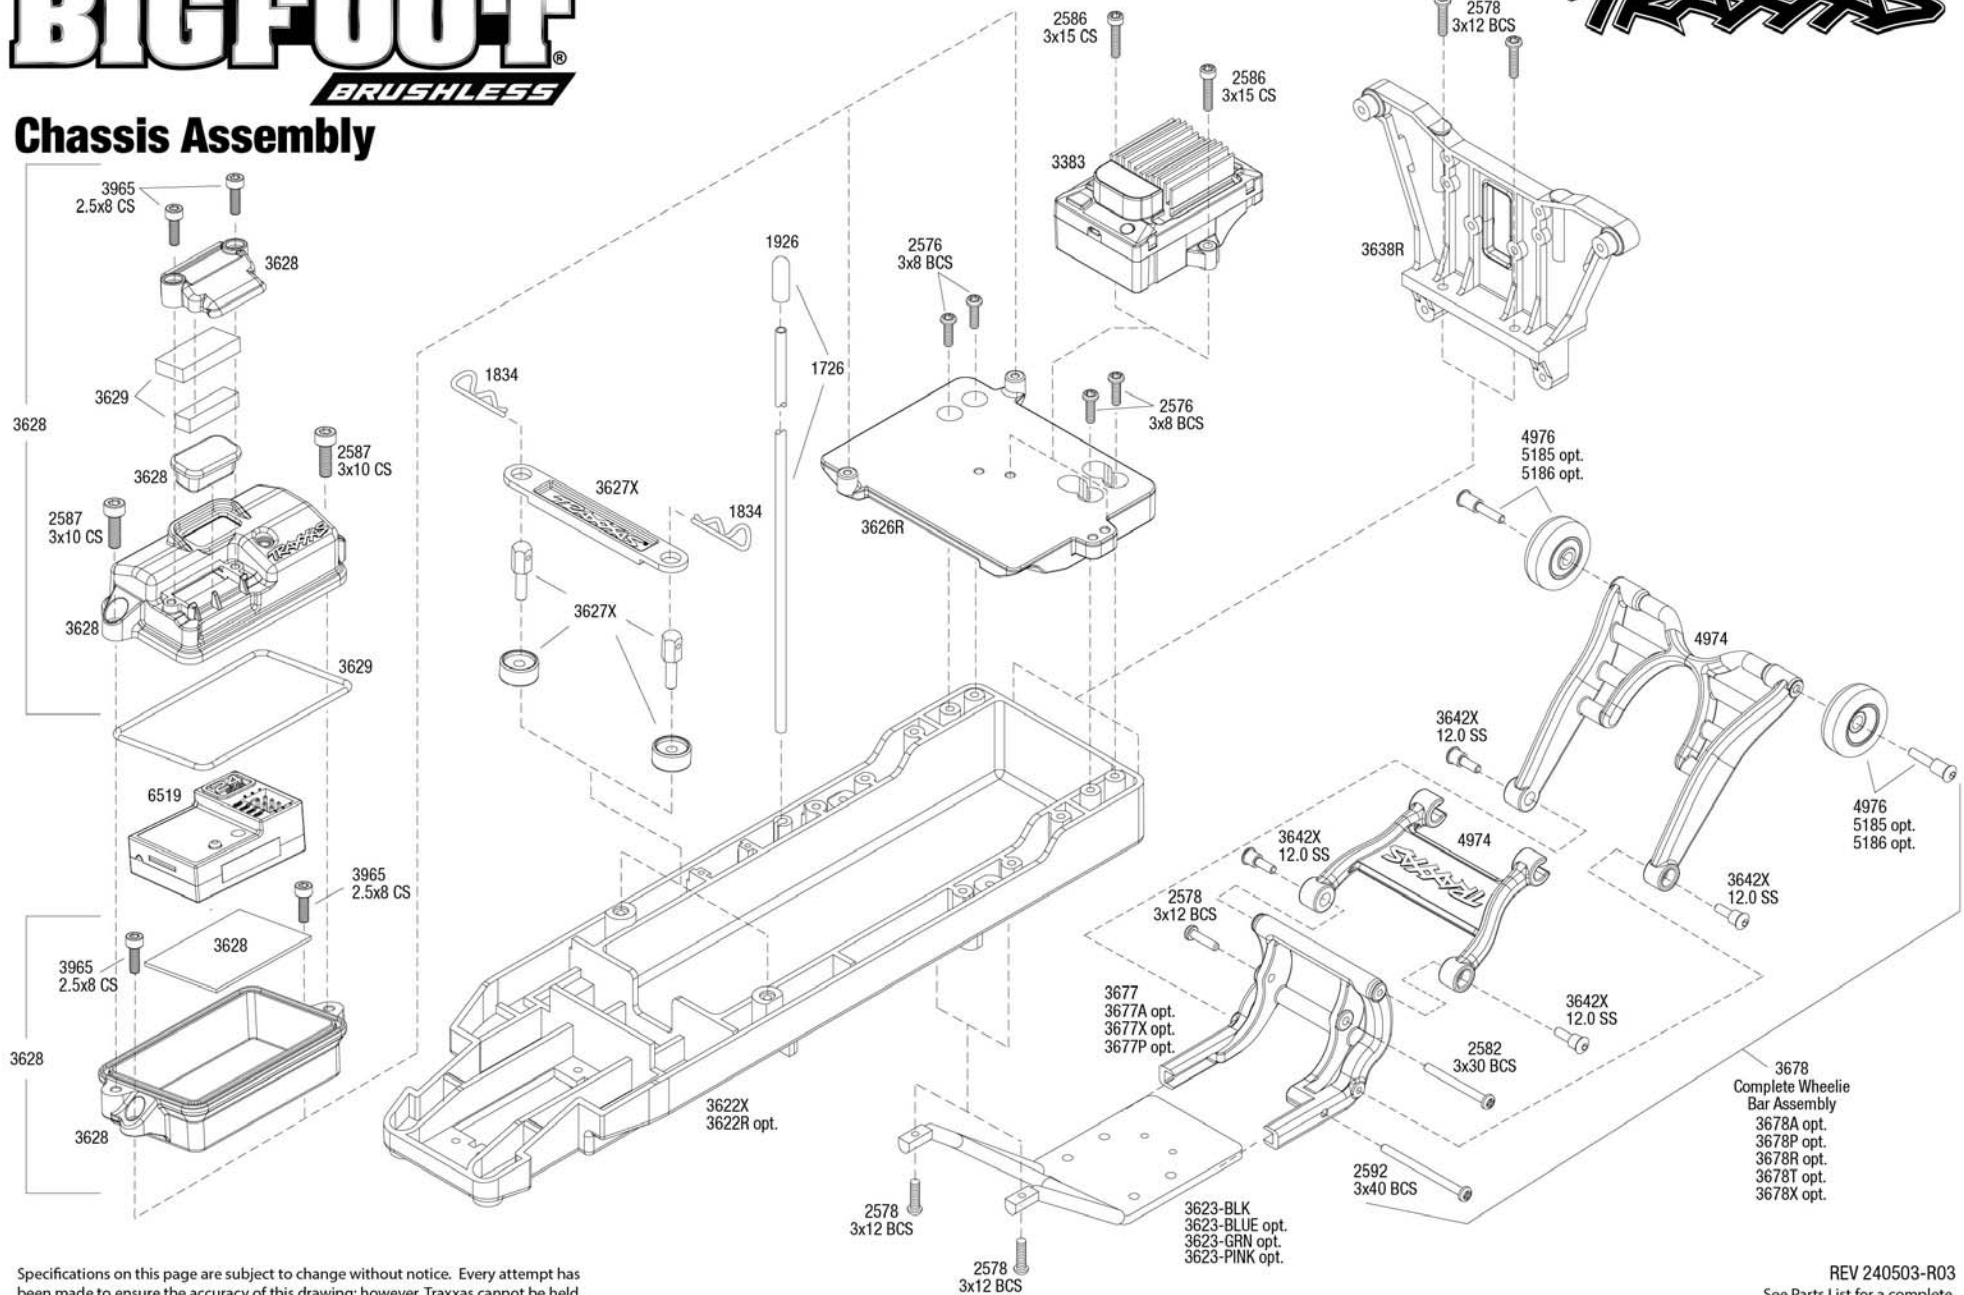

BIGFOOT[®]

BRUSHLESS

Chassis Assembly

Specifications on this page are subject to change without notice. Every attempt has been made to ensure the accuracy of this drawing; however, Traxxas cannot be held responsible for typographical or other errors.

REV 240503-R03
See Parts List for a complete list of specifications.