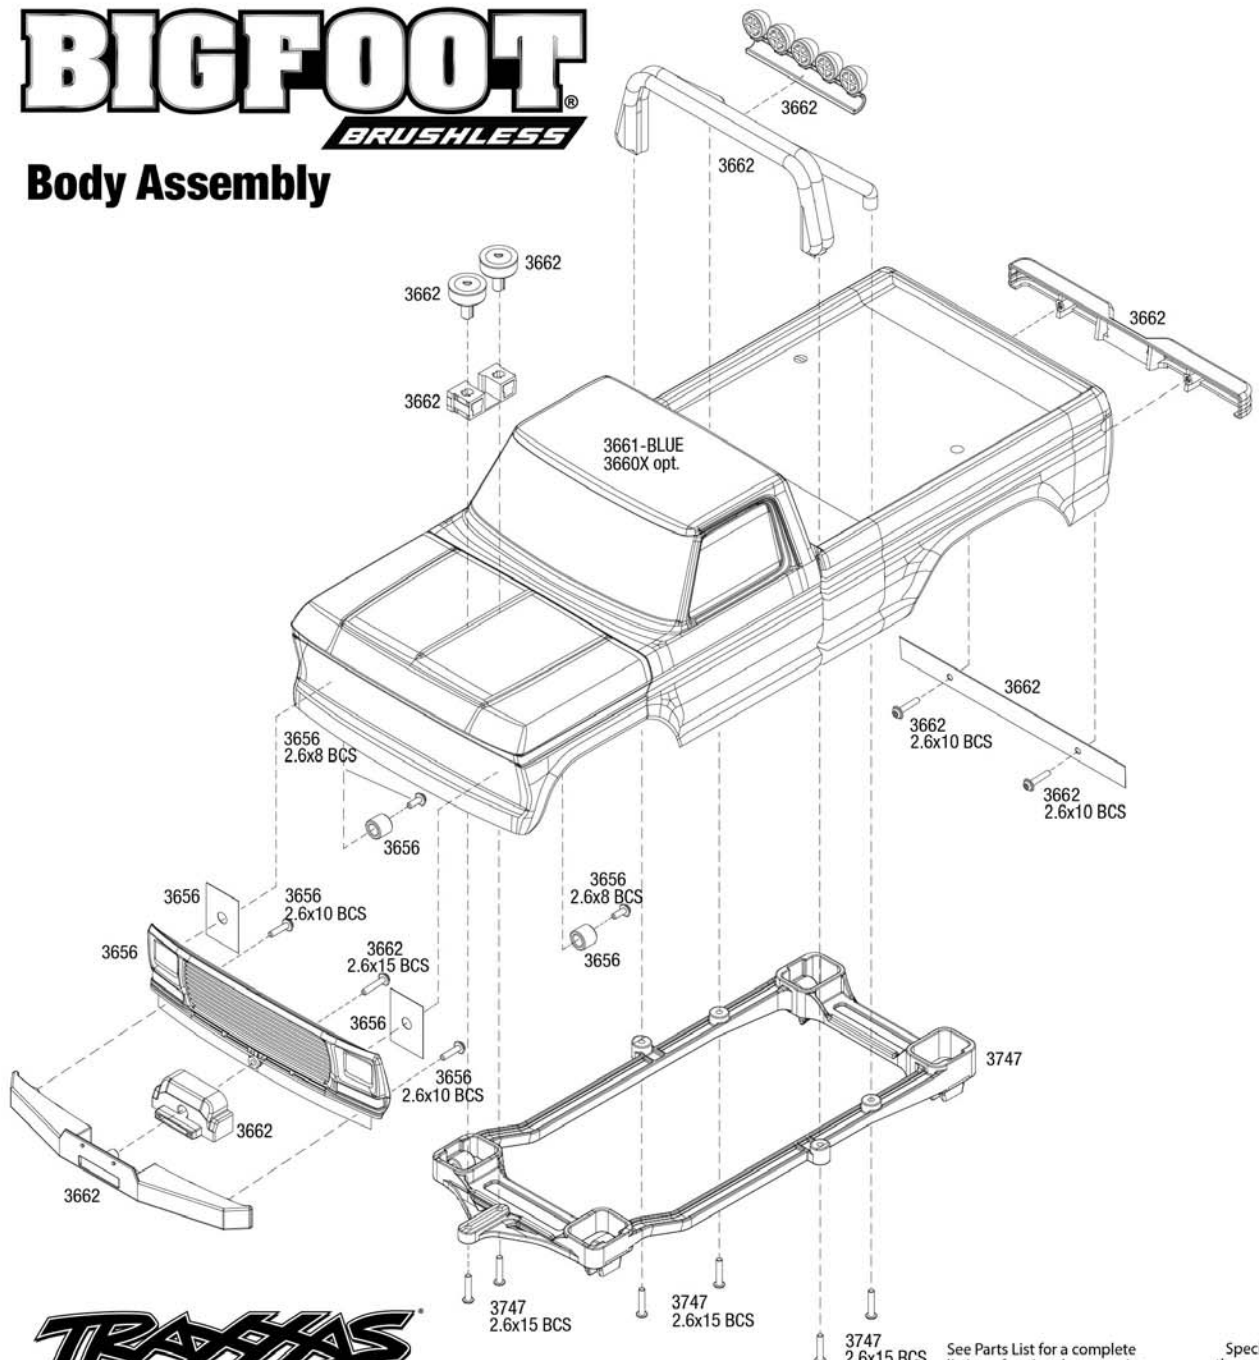

## Body Assembly

**Completed Assembly (view from bottom)**

3660X	Body, Bigfoot® No. 1, Officially Licensed replica (clear, requires painting)/ window masks/ decal sheet
3661-BLUE	Body, Bigfoot® No. 1, Officially Licensed replica (painted, decals applied) (assembled with body support for clipless mounting)
3747	Body support (with front & rear latches)/ 2.6x15mm BCS (6) (for clipless body mounting)
3656	Grille, Bigfoot® No. 1 (chrome)/ decals/ adhesive tape/ mounting hardware
3662	Body accessories kit, Bigfoot® No. 1 (includes winch, front and rear bumpers, roll bar, light bar, engine detail, & mounting hardware) (grille sold separately)

**Completed Assembly (view from top)**

3660X	Body, Bigfoot® No. 1, Officially Licensed replica (clear, requires painting)/ window masks/ decal sheet
3661-BLUE	Body, Bigfoot® No. 1, Officially Licensed replica (painted, decals applied) (assembled with body support for clipless mounting)
3747	Body support (with front & rear latches)/ 2.6x15mm BCS (6) (for clipless body mounting)
3656	Grille, Bigfoot® No. 1 (chrome)/ decals/ adhesive tape/ mounting hardware
3662	Body accessories kit, Bigfoot® No. 1 (includes winch, front and rear bumpers, roll bar, light bar, engine detail, & mounting hardware) (grille sold separately)