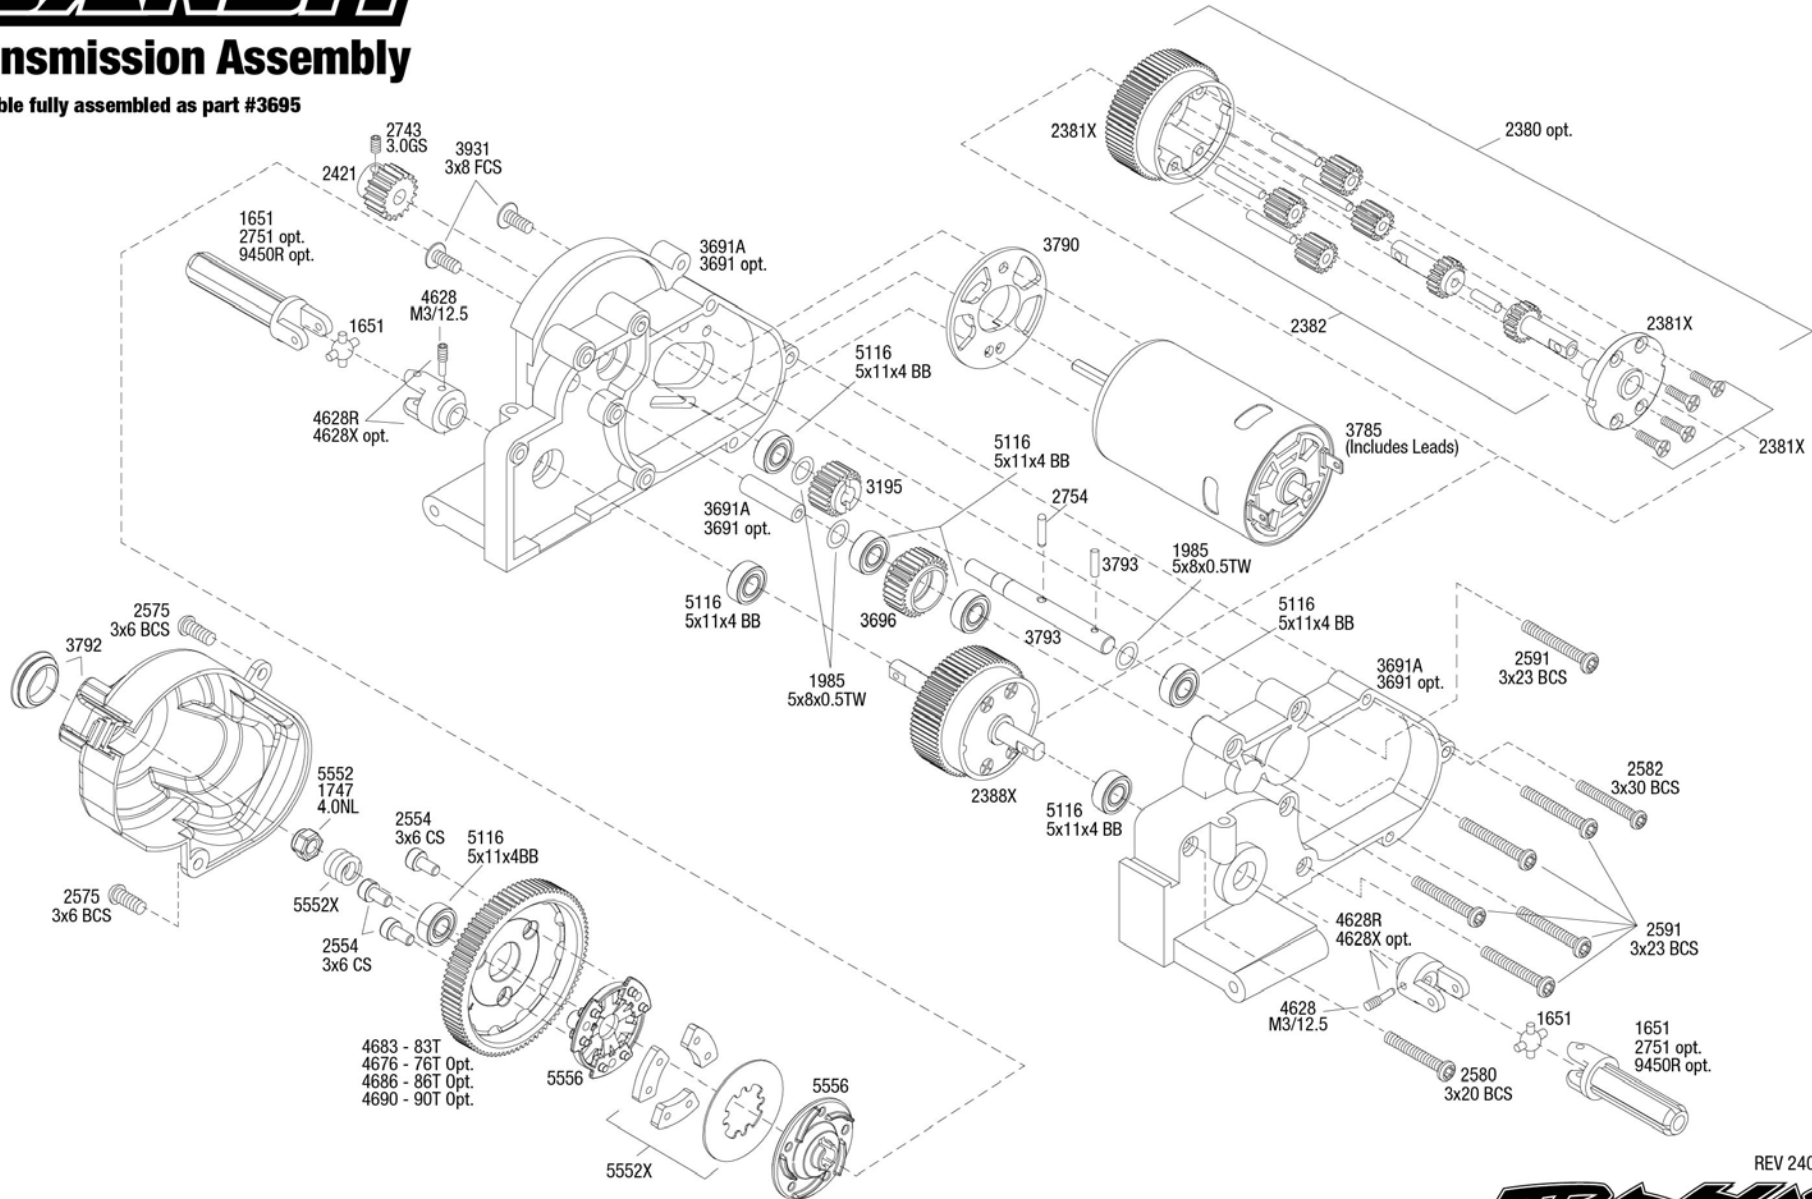

BANDIT

Transmission Assembly

Available fully assembled as part #3695

See Parts List for a complete

REV 240503-R01

Specifications on this page are subject to change without notice. Every attempt has been made to ensure