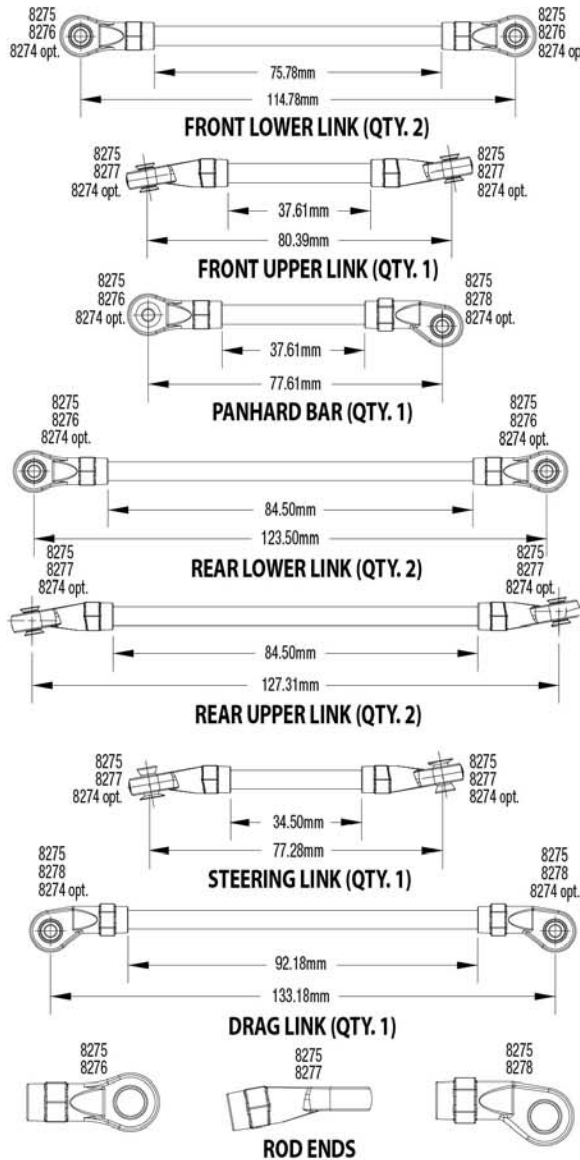

Link Dimensions

Modular Assembly

See Parts List for a complete

Specifications on this page are subject to change without notice. Every attempt has been made to ensure

REV 240220-R02