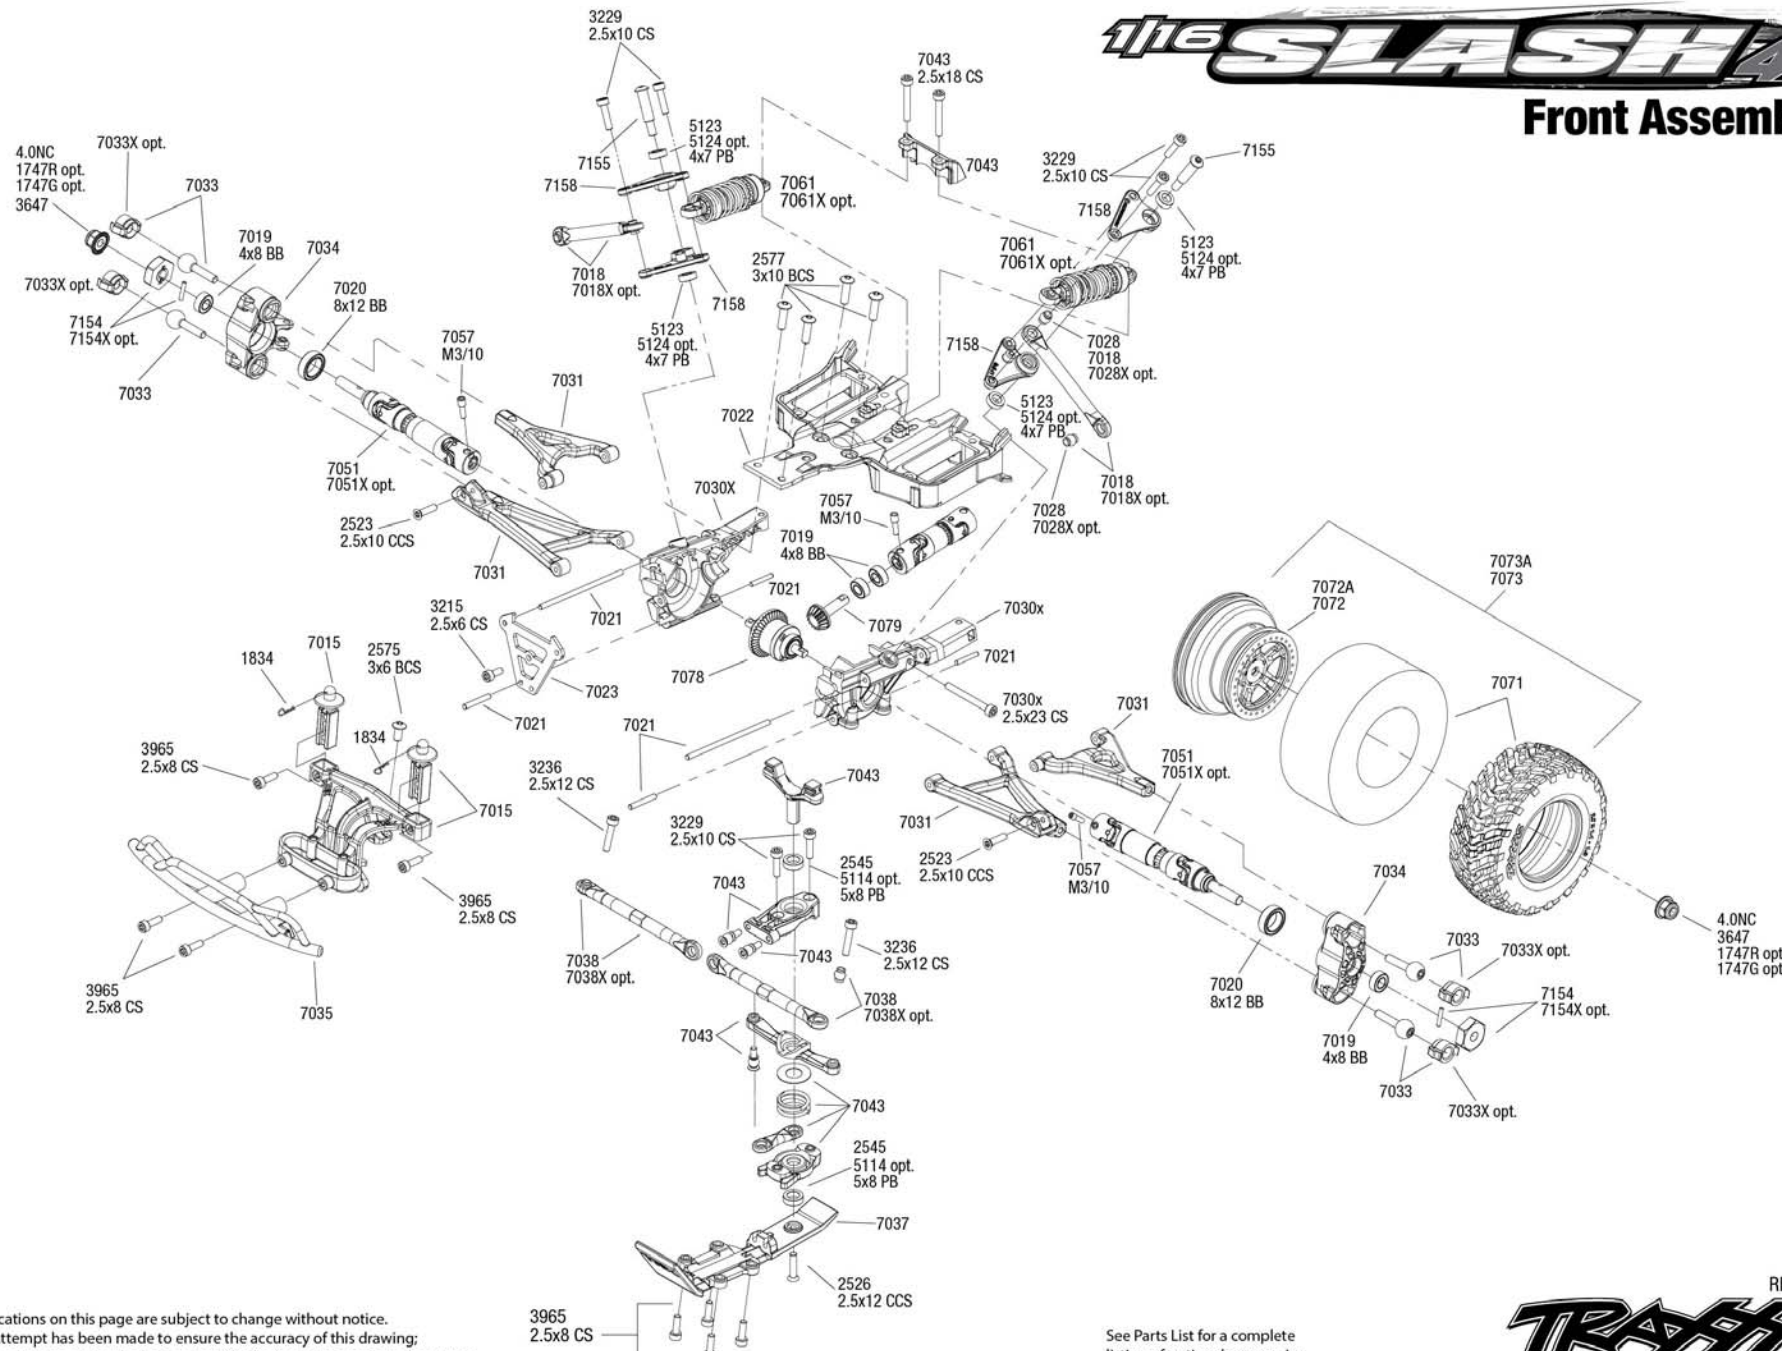

THE SLASH 4x4

Front Assembly

Specifications on this page are subject to change without notice.
Every attempt has been made to ensure the accuracy of this drawing:

See Parts List for a complete

REV 231206-R01
TRAXXAS