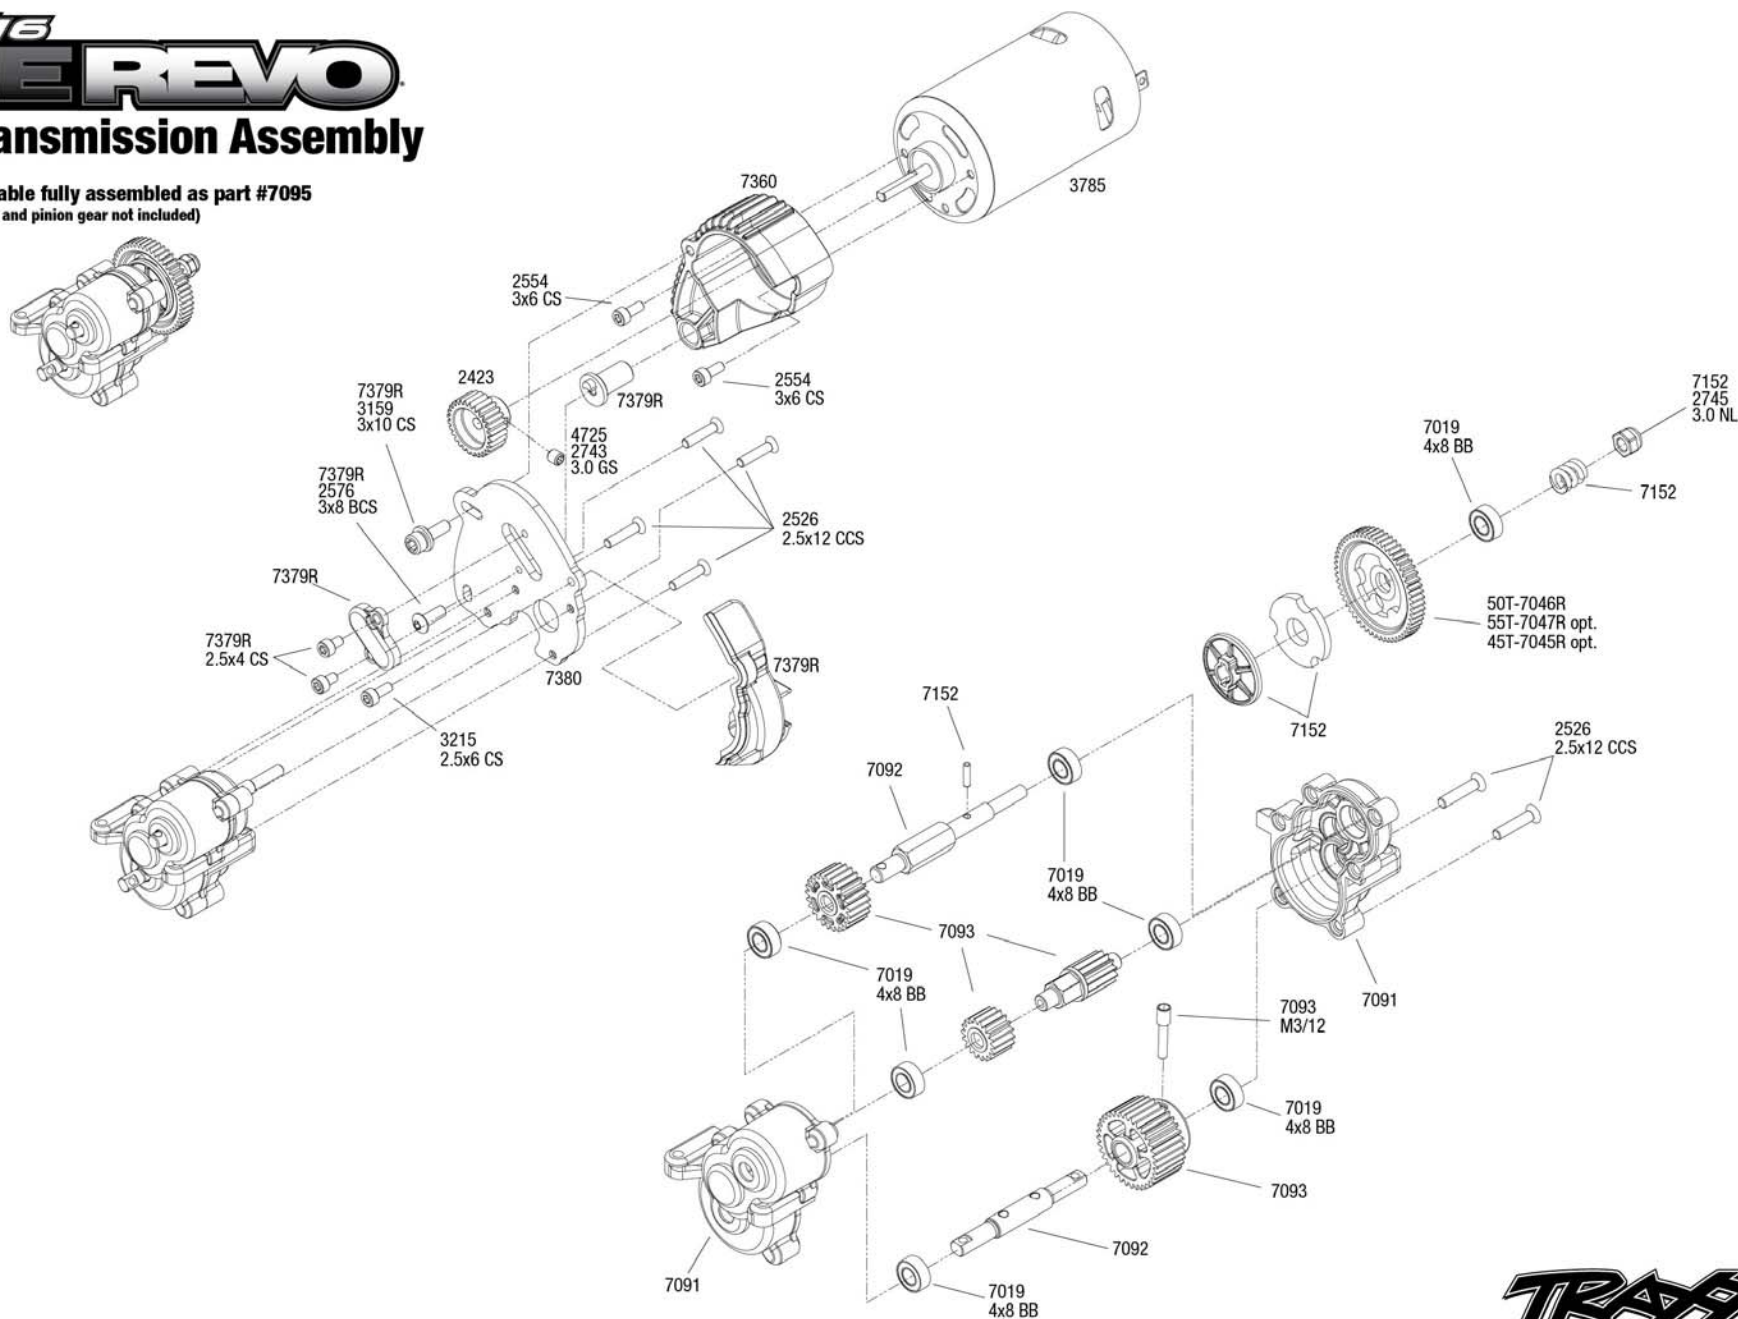

1/16 EREVO Transmission Assembly

Available fully assembled as part #7095
(motor and pinion gear not included)

See Parts List for a complete list of parts.

REV 231206-R01
TRAXXAS
 Specifications on this page are subject to change without notice. Every attempt has been made to ensure