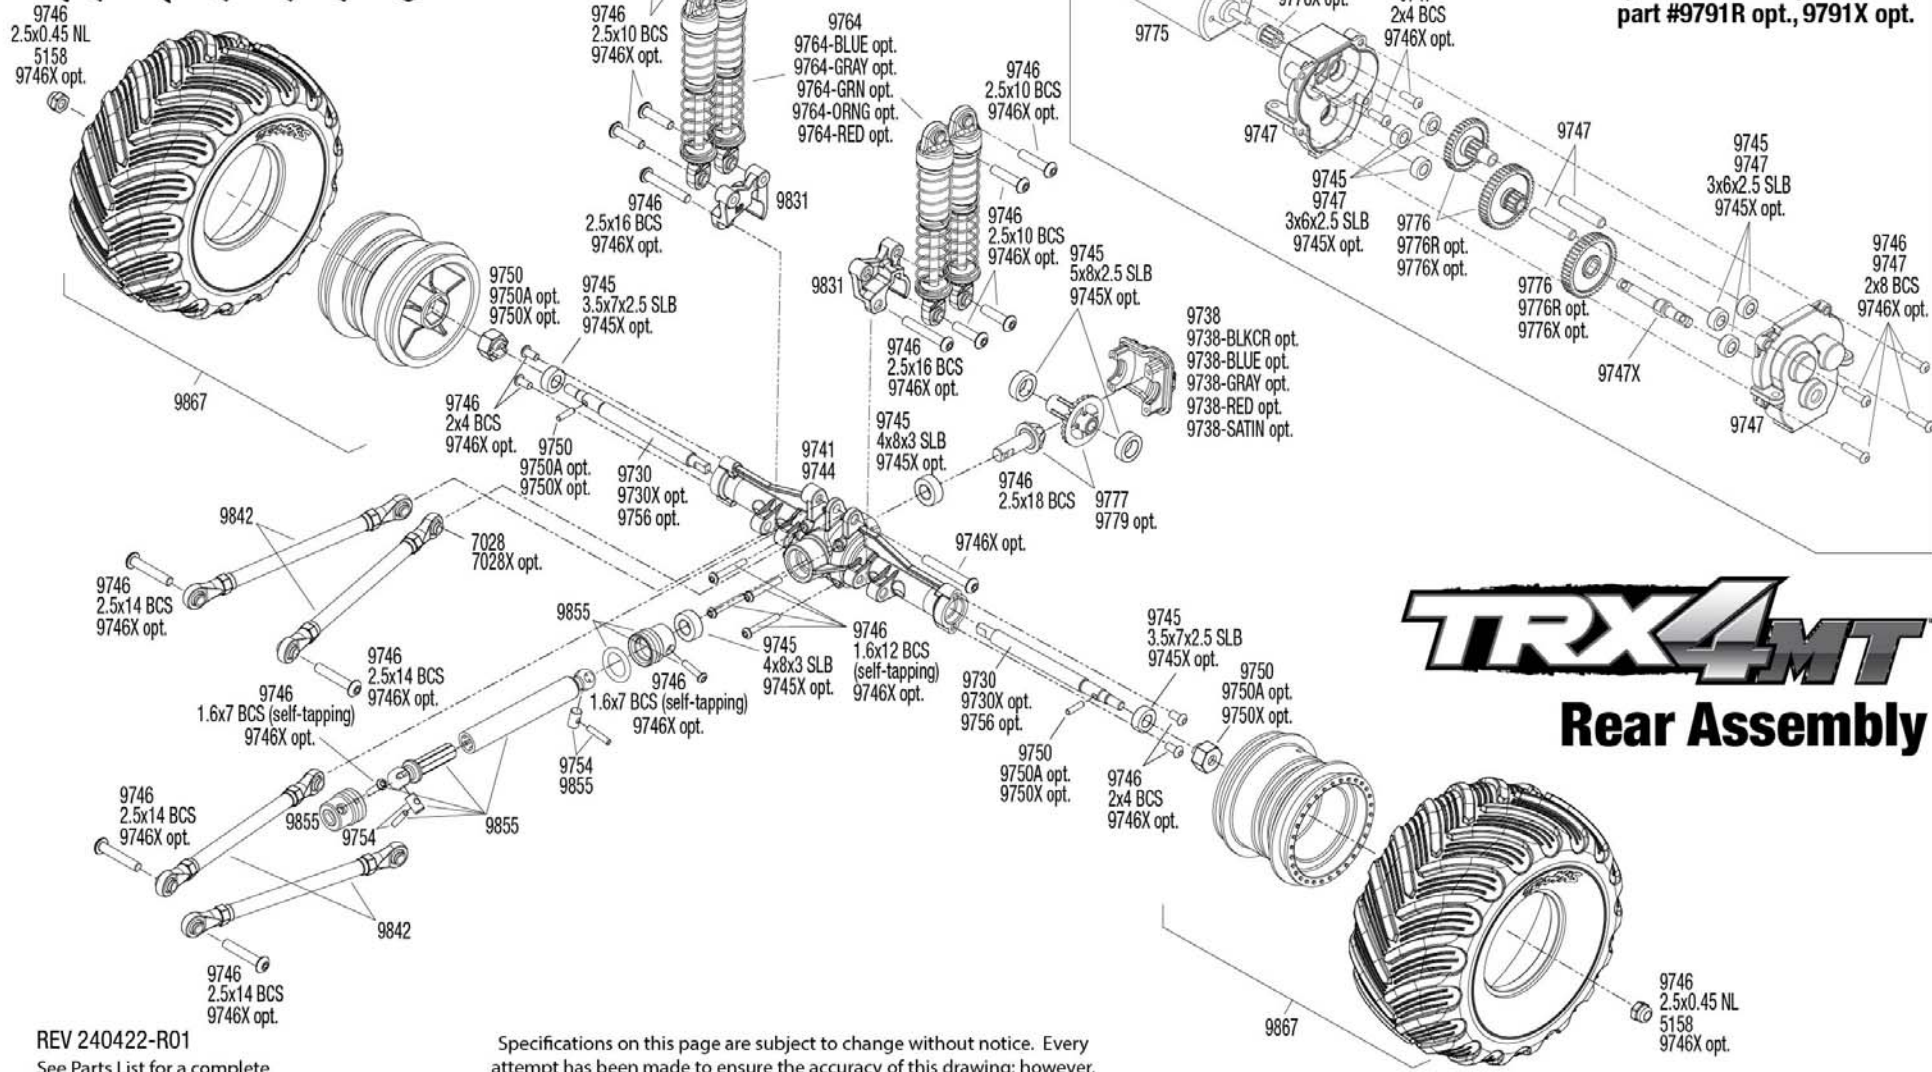

TRAXXAS

Transmission Assembly
 Available fully assembled as part #9791;
 part #9791R opt., 9791X opt.

TRX4MT

Rear Assembly

REV 240422-R01
 See Parts List for a complete
 listing of optional accessories.

Specifications on this page are subject to change without notice. Every
 attempt has been made to ensure the accuracy of this drawing; however,
 Traxxas cannot be held responsible for typographical or other errors.