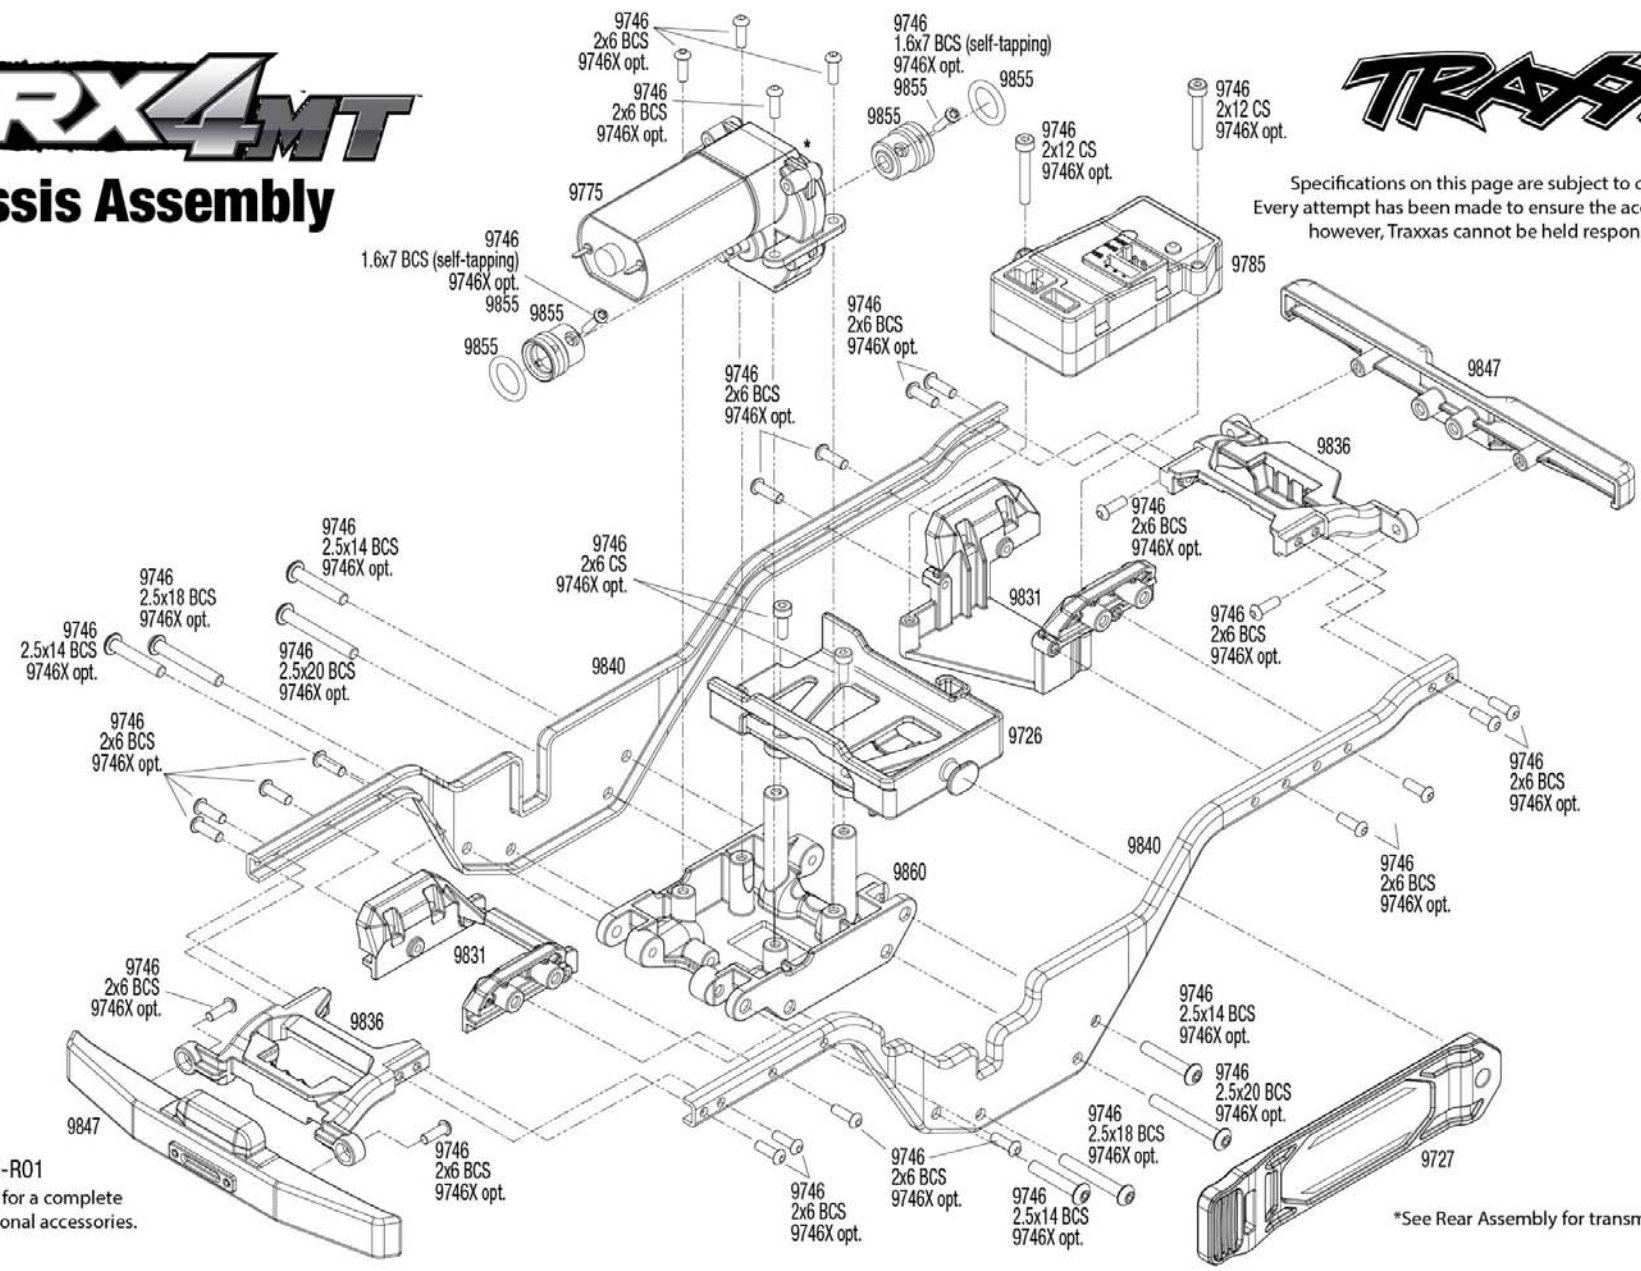

TRX4MT

Chassis Assembly

Specifications on this page are subject to change without notice. Every attempt has been made to ensure the accuracy of this drawing; however, Traxxas cannot be held responsible for typographical or other errors.

REV 240422-R01
See Parts List for a complete listing of optional accessories.

*See Rear Assembly for transmission exploded view.