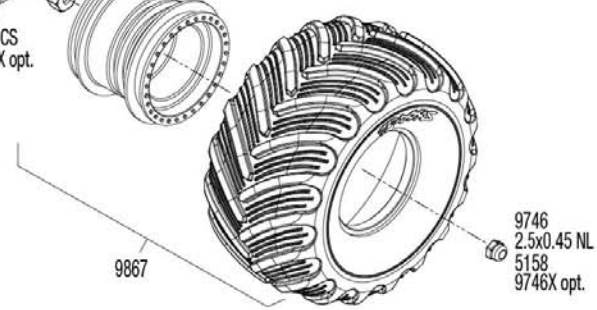

REV 240422-R01
See Parts List for a complete listing of optional accessories.

Specifications on this page are subject to change without notice. Every attempt has been made to ensure the accuracy of this drawing; however, Traxxas cannot be held responsible for typographical or other errors.

Transmission Assembly
Available fully assembled as part #9791;
part #9791R opt., 9791X opt.

TRX4MT
Rear Assembly

9746
2.5x0.45 NL
5158
9746X opt.