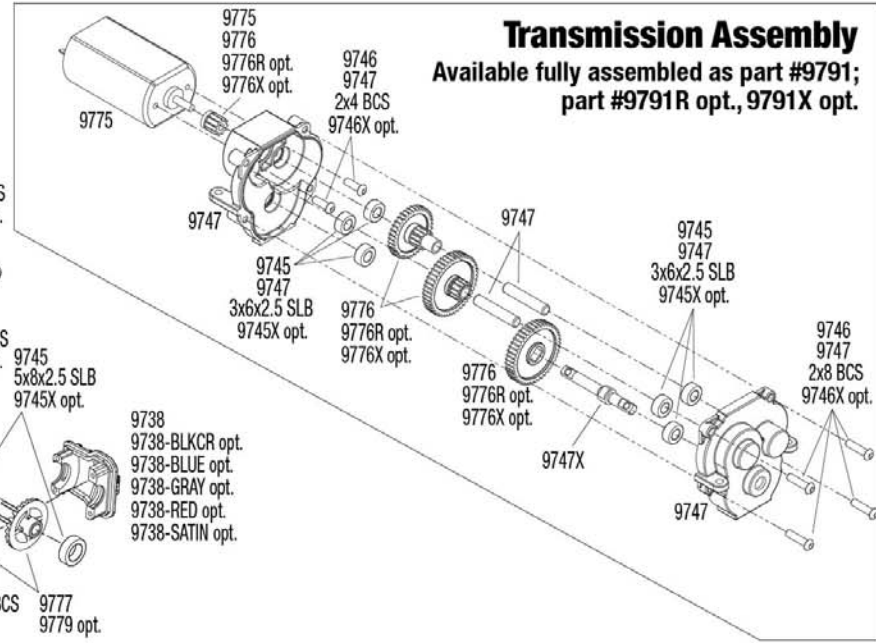

REV 240422-R01
See Parts List for a complete listing of optional accessories.

Specifications on this page are subject to change without notice. Every attempt has been made to ensure the accuracy of this drawing; however, Traxxas cannot be held responsible for typographical or other errors.

Transmission Assembly
Available fully assembled as part #9791;
part #9791R opt., 9791X opt.

TRX4MT
Rear Assembly

9746
2.5x0.45 NL
5158
9746X opt.