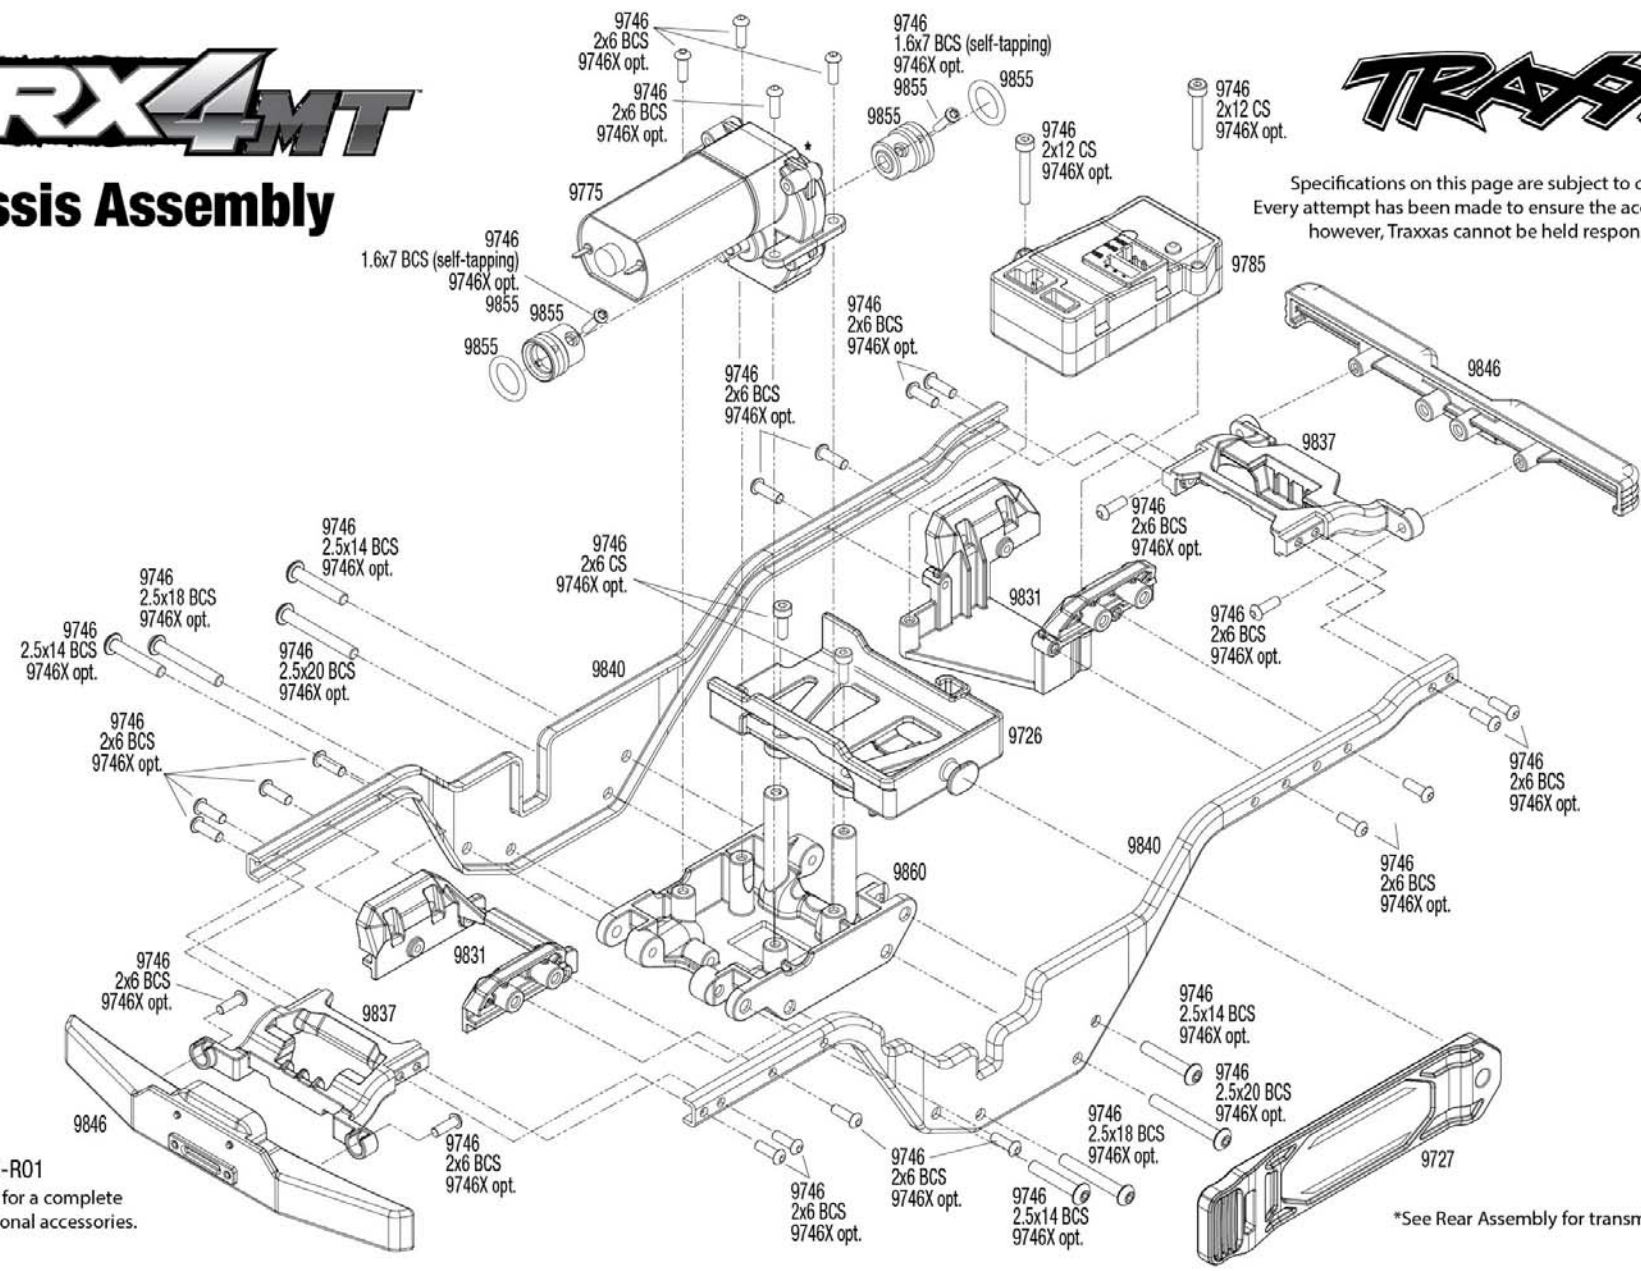

Chassis Assembly

Specifications on this page are subject to change without notice. Every attempt has been made to ensure the accuracy of this drawing; however, Traxxas cannot be held responsible for typographical or other errors.

REV 240422-R01
See Parts List for a complete listing of optional accessories.

*See Rear Assembly for transmission exploded view.