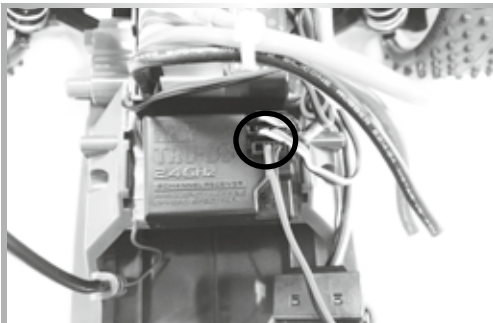

Release the screws on the bumper on the underside of the vehicle. Now pull the wishbone mounting bracket out. Then push the front headlight (round) over the bracket and secure it again.

MONTAGE HINTEN / MOUNTING REAR

Befestigen sie den hinteren Scheinwerfer anhand der mitgelieferten Schrauben oder des doppelseitigen Klebebands an der Unterseite des Heckspoilers. Bei der Schraubmontage beachten sie bitte den hierfür notwendigen Lochabstand von 71 mm!

Use the screws supplied or the double-sided adhesive tape to secure the rear headlight to the bottom of the rear spoiler. If using screws, note the 71 mm distance required between the holes!

MONTAGE ANSCHLUSS / MOUNTING PLUG

Connect the black plug on the light set to a free socket on the receiver. Now switch the light set on. Next push the two white LEDs into the front headlight mount and the two red ones into the rear mount. If necessary you can use a little glue to secure them. Lastly lead the cable through the vehicle and secure it using the cable ties supplied.